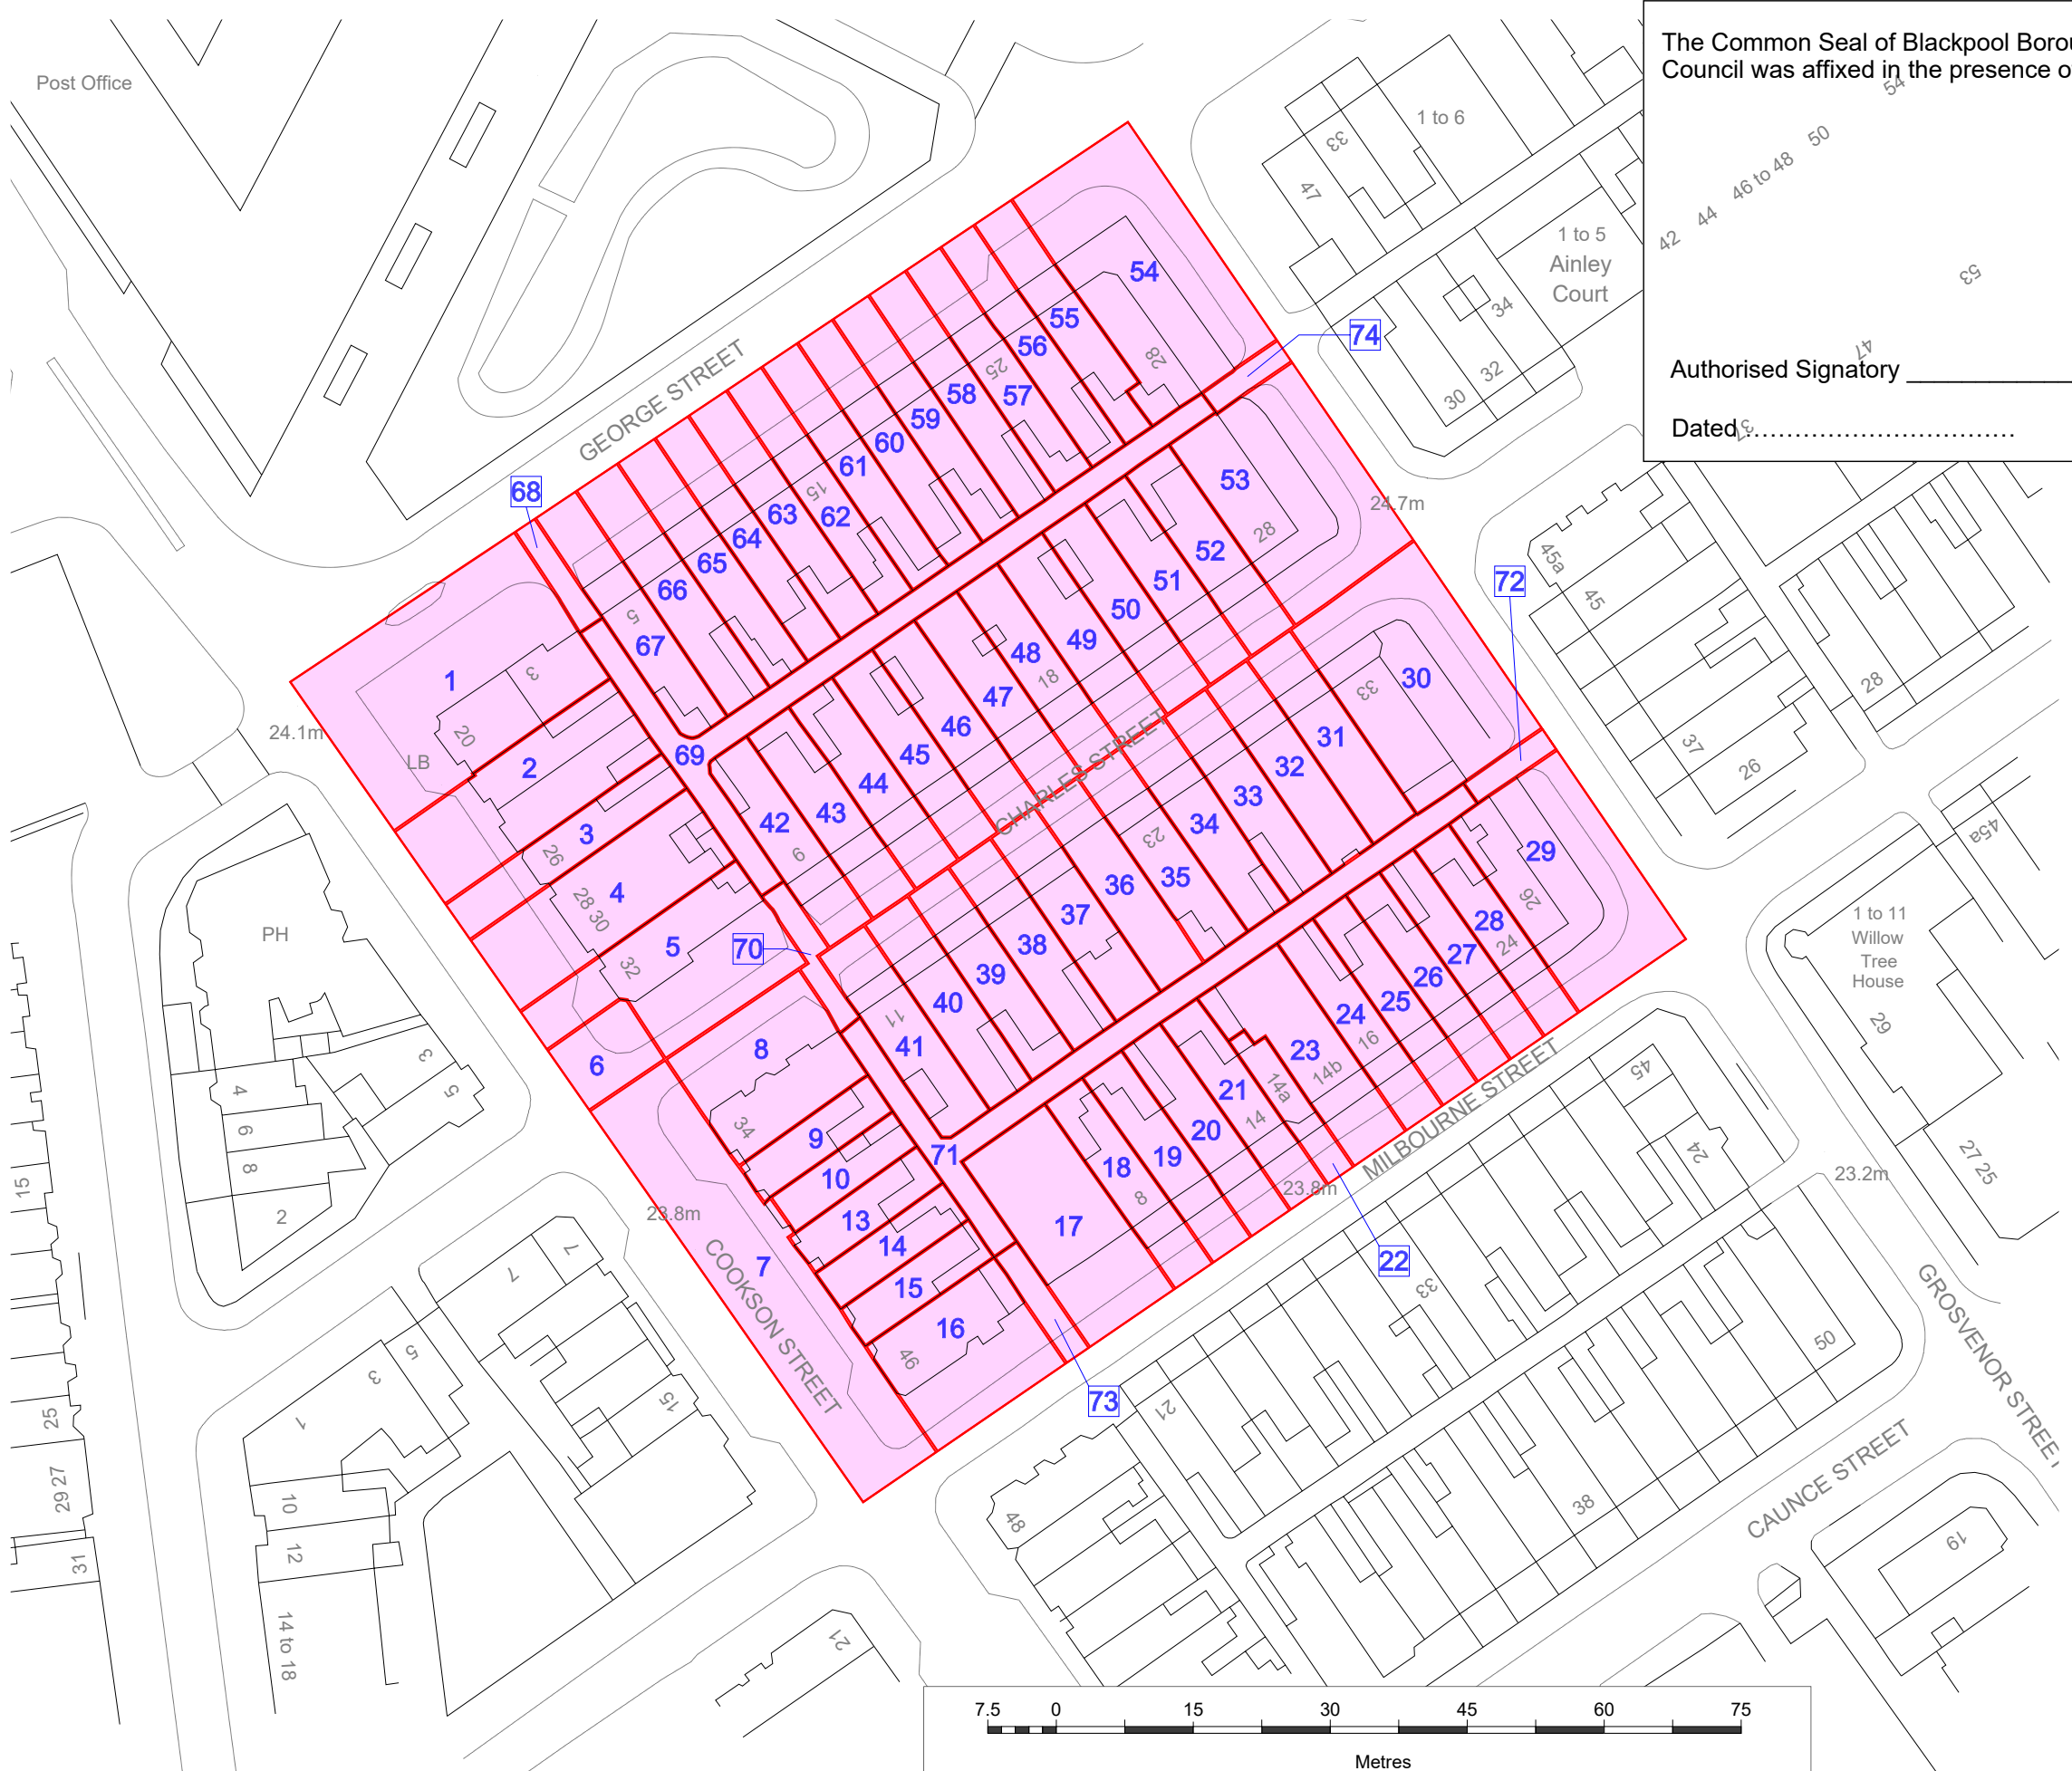

Map referred to in The Blackpool Borough Council (Multiversity) Compulsory Purchase Order 2024

The Common Seal of Blackpool Borough Council was affixed in the presence of:

Authorised Signatory _____

Dated: _____

Produced by: Terraquest Solutions Limited
 Quayside Tower
 252-260 Broad Street
 Birmingham
 B1 2HF

www.terraquest.co.uk
 0121 234 1300

© Crown copyright 2024 OS Licence No.100019178.
 You are permitted to use this data solely to enable you to respond to, or interact with, the organisation that provided you with the data. You are not permitted to copy, sub-licence, distribute or sell any of this data to third parties in any form.

Key:
 Land to be acquired

Business Unit: Land Referencing		Status: Final			
Approved By AMU	Date Approved 25/03/2024	Checked By BMC	Date Checked 25/03/2024	Drawn By LMCC	Date Drawn 25/03/2024

Title:
Map referred to in The Blackpool Borough Council (Multiversity) Compulsory Purchase Order 2024

Date of Issue: 25/03/2024	Project Code: DEVE401-0100	Scale 1:750 @A3
Drawing Reference: DEVE401_0100_000126		Version v3.0