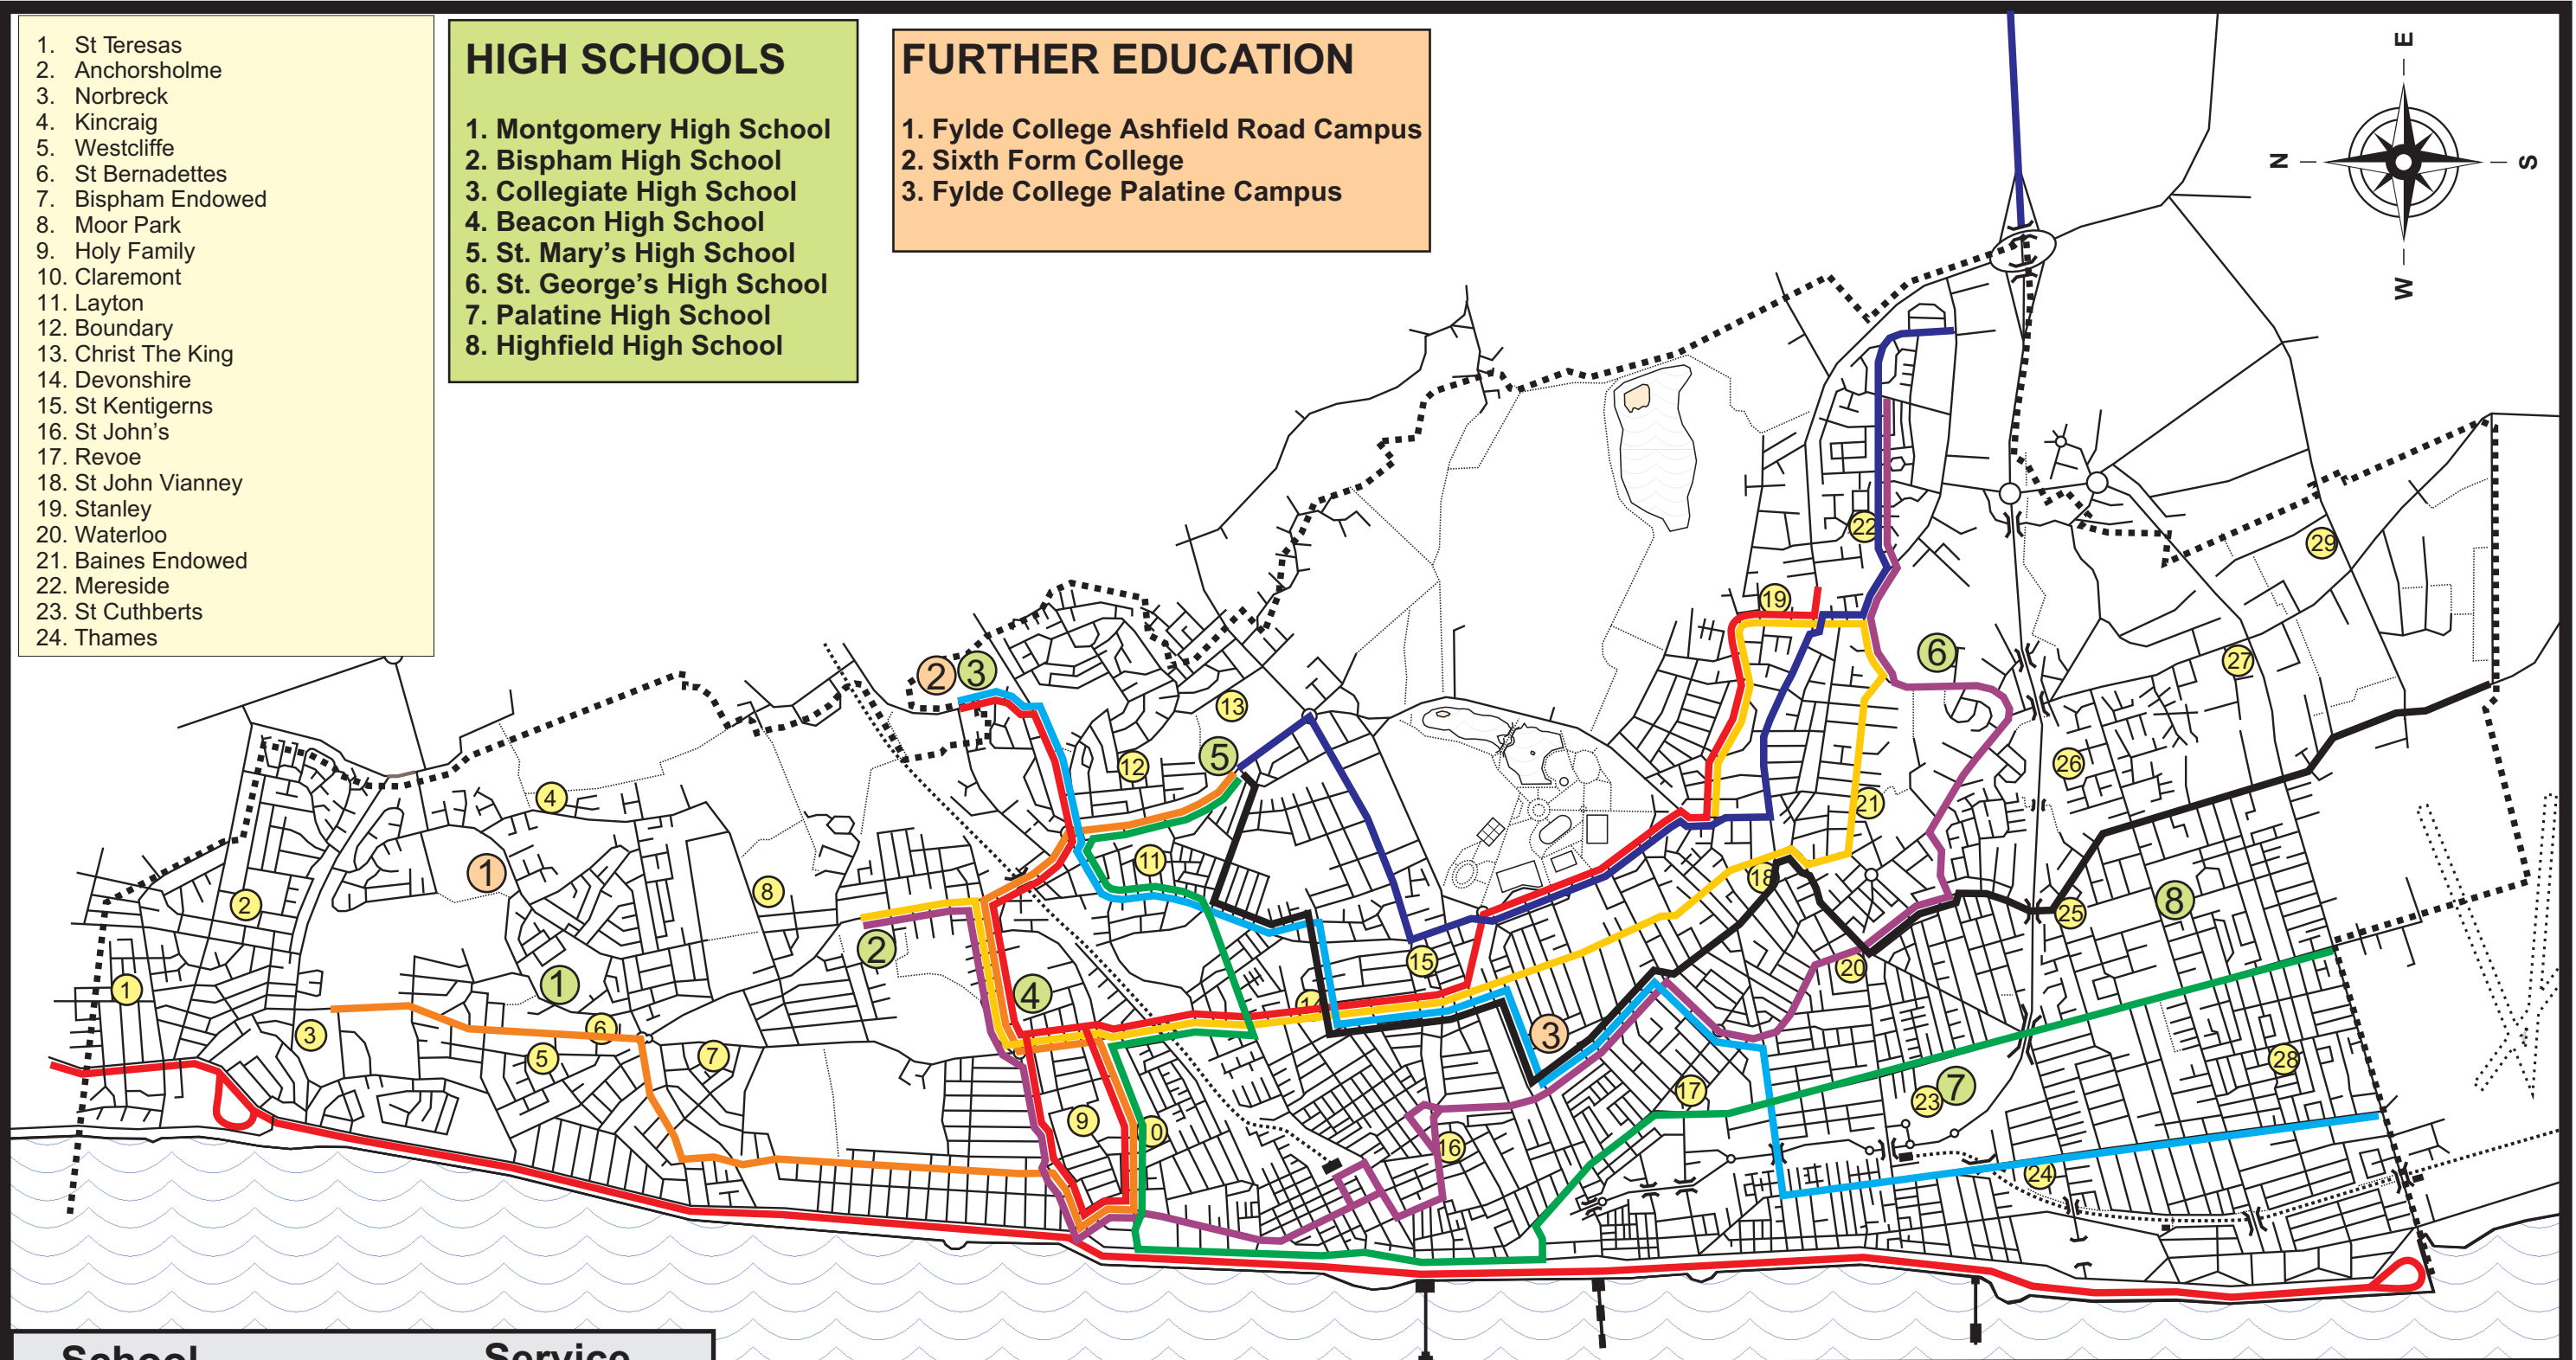

1. St Teresas
2. Anchorsholme
3. Norbreck
4. Kincaig
5. Westcliffe
6. St Bernadettes
7. Bispham Endowed
8. Moor Park
9. Holy Family
10. Claremont
11. Layton
12. Boundary
13. Christ The King
14. Devonshire
15. St Kentigerns
16. St John's
17. Revoe
18. St John Vianney
19. Stanley
20. Waterloo
21. Baines Endowed
22. Mereside
23. St Cuthberts
24. Thames

HIGH SCHOOLS

1. Montgomery High School
2. Bispham High School
3. Collegiate High School
4. Beacon High School
5. St. Mary's High School
6. St. George's High School
7. Palatine High School
8. Highfield High School

FURTHER EDUCATION

1. Fylde College Ashfield Road Campus
2. Sixth Form College
3. Fylde College Palatine Campus

School	Service	Color
Bispham High	420	Yellow
	421	Purple
Collegiate High	410	Light Blue
	411	Red
St. Marys High	400	Orange
	401	Black
	402	Dark Blue
	403	Green

Blackpool Council
BUILDING A BETTER COMMUNITY FOR ALL
Blackpool Borough Council,
Tourism & Regeneration
Layton Depot,
Plymouth Road,
Blackpool FY3 7HW
Tel 01253 477477

**Bus Routes
to
Schools**

Not to Scale © Blackpool Borough Council