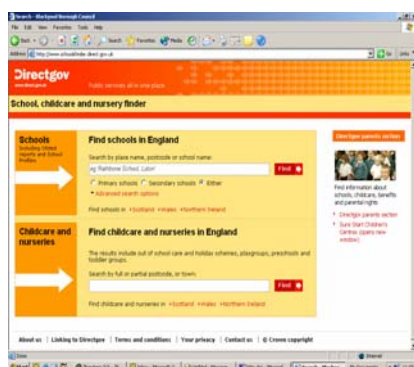

Useful Websites for Parents to visit

<http://www.schoolsfinder.direct.gov.uk>

Just enter your postcode, town, local authority name or school name and this site will show your local school. Click on the name of a school and you can see the contact details, the school profile, links to the schools website, OfSTED reports, maps and performance data.

<http://www.direct.gov.uk/en/educationandlearning/schools/index.htm>

This is a National site that has a wealth of information for parents on choosing a school, applying for a school place, school dates and special education needs and much more.