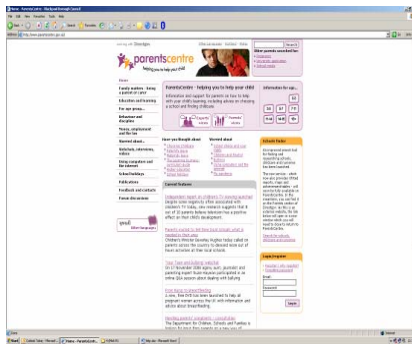

<http://www.parentscentre.gov.uk/>

this site provides Information about Local Authorities, schools and links to performance information and parents rights.