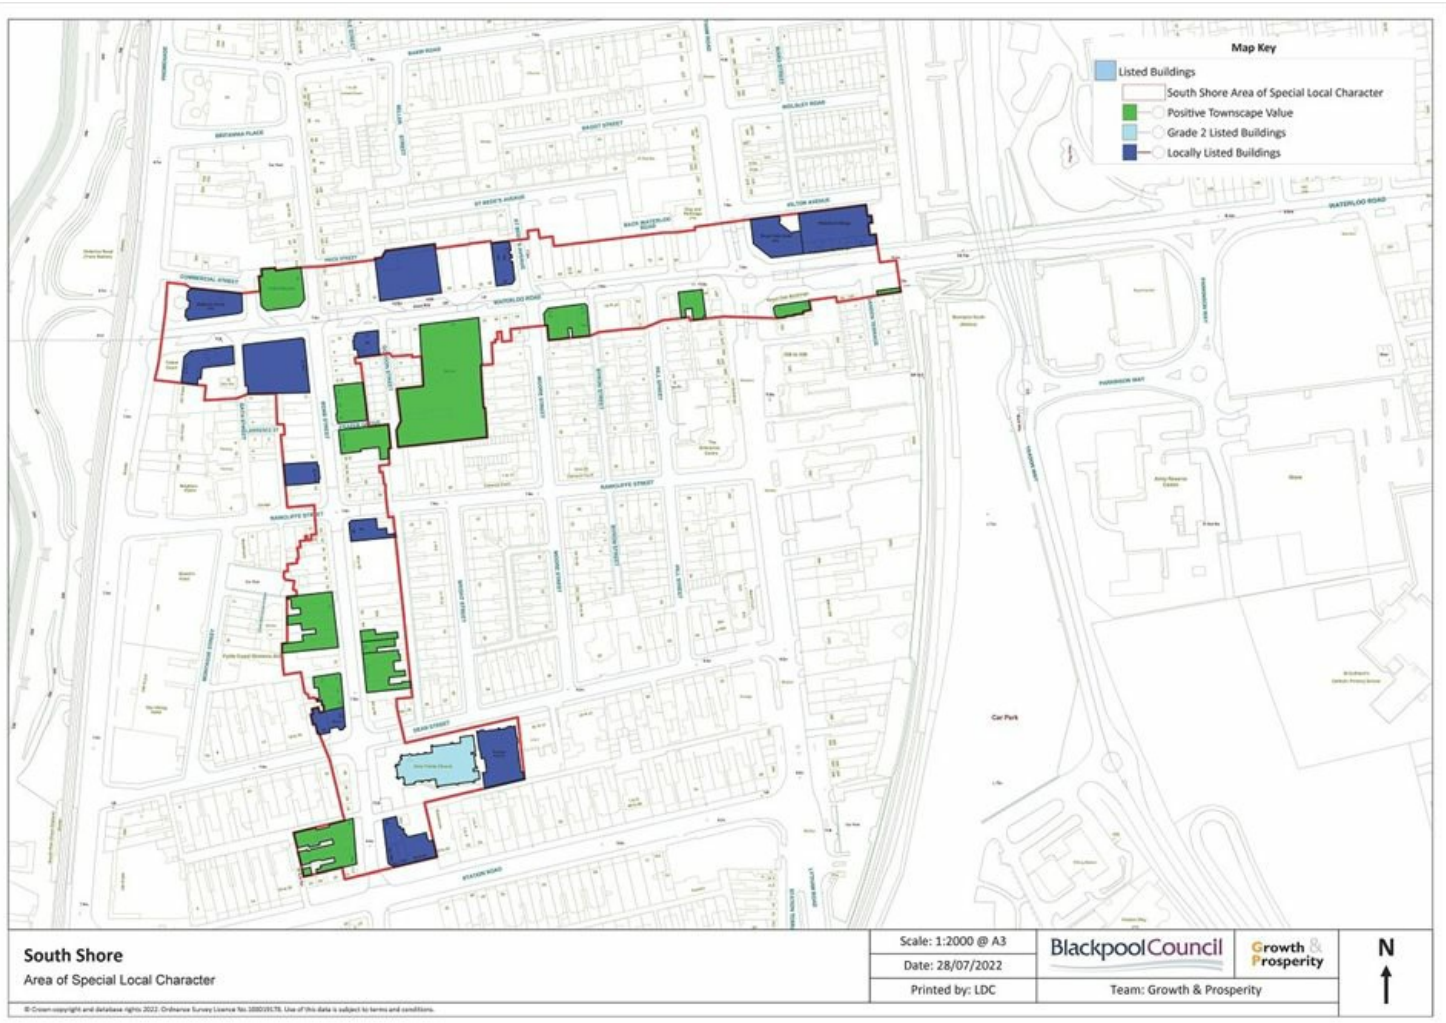

Home > Residents > Planning environment and community > Planning > Conservation > South shore area of special character > South Shore Area of Special Local Character Area Map

# South Shore Area of Special Local Character Area Map

Last Modified February 07, 2023

[↑ Back to top](#)