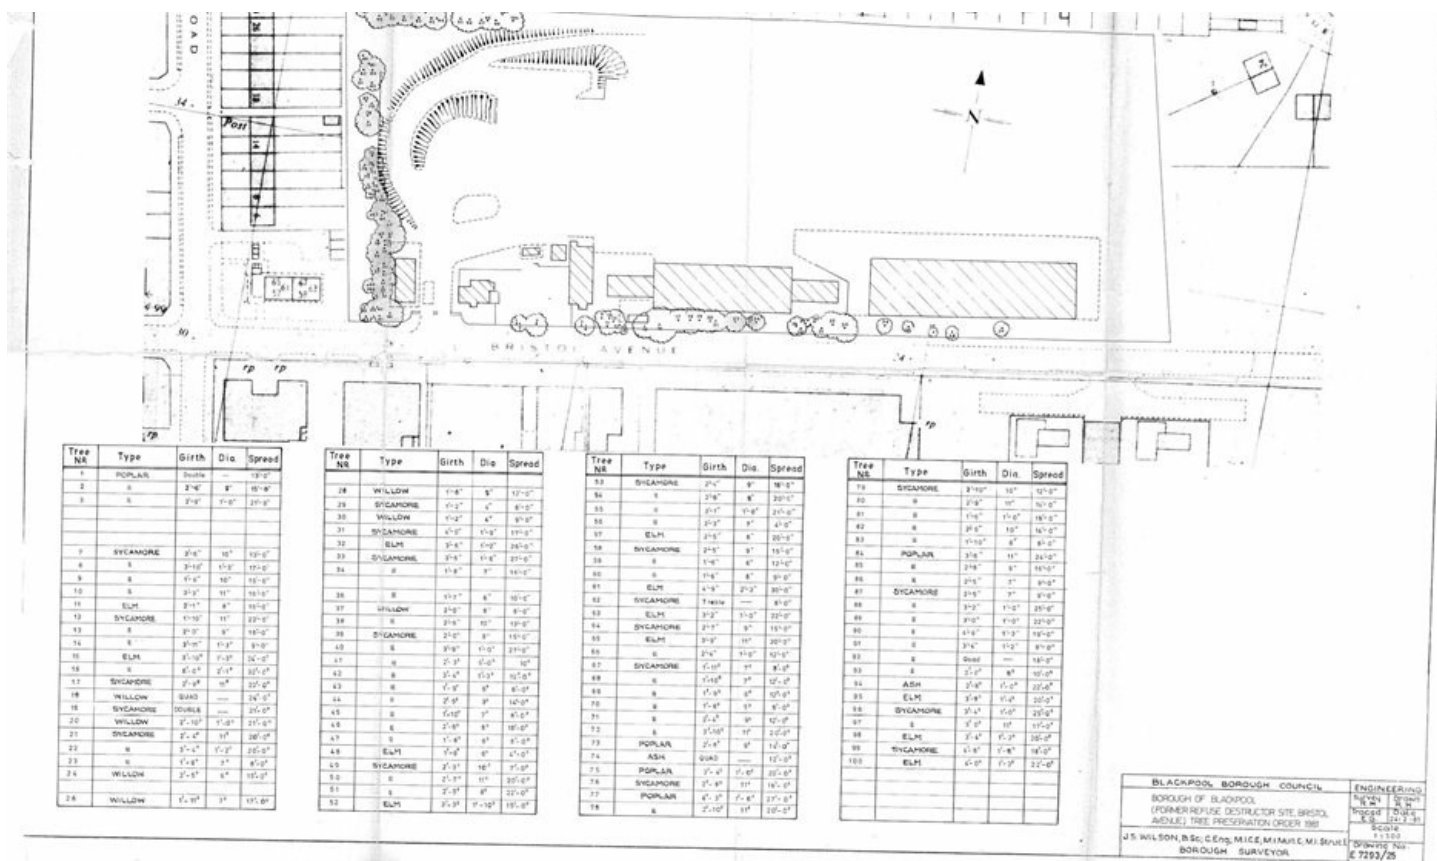

Home > Residents > Planning environment and community > Planning > Conservation > Location plan TPO18

Location plan TPO18

Last Modified August 20, 2022

Location Plan showing Tree locations for TPO18

BLACKPOOL BOROUGH COUNCIL
 BOROUGH OF BLACKPOOL
 (FORMER REFUSE DESTROYER SITE BRSD)
 ADULT TREE PRESERVATION ORDER 1992
 J.S. WILSON B.Sc. C.Eng. MICE M.Eng. M. Inst. P.
 BOROUGH SURVEYOR
 ENGINEERING
 REVISED BY
 11/03/22
 SCALE
 1:100
 DRAWING No.
 E 7292/25