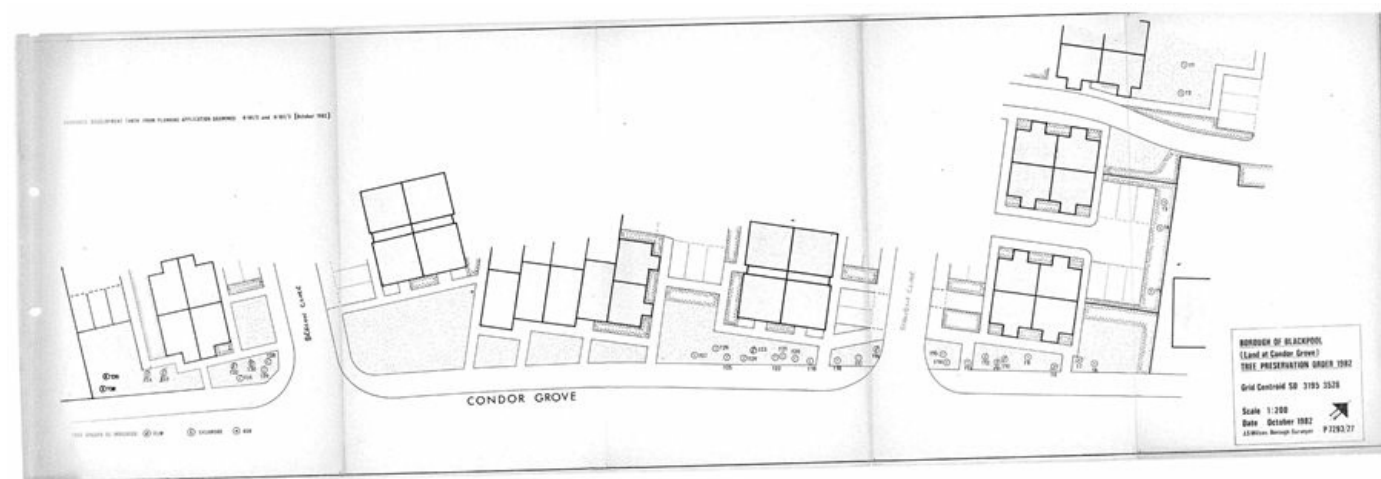

Home > Residents > Planning environment and community > Planning > Conservation > Location plan TPO20

Location plan TPO20

Last Modified August 21, 2022

Location Plan showing Trees in TPO20

↑ Back to top

Blackpool Council