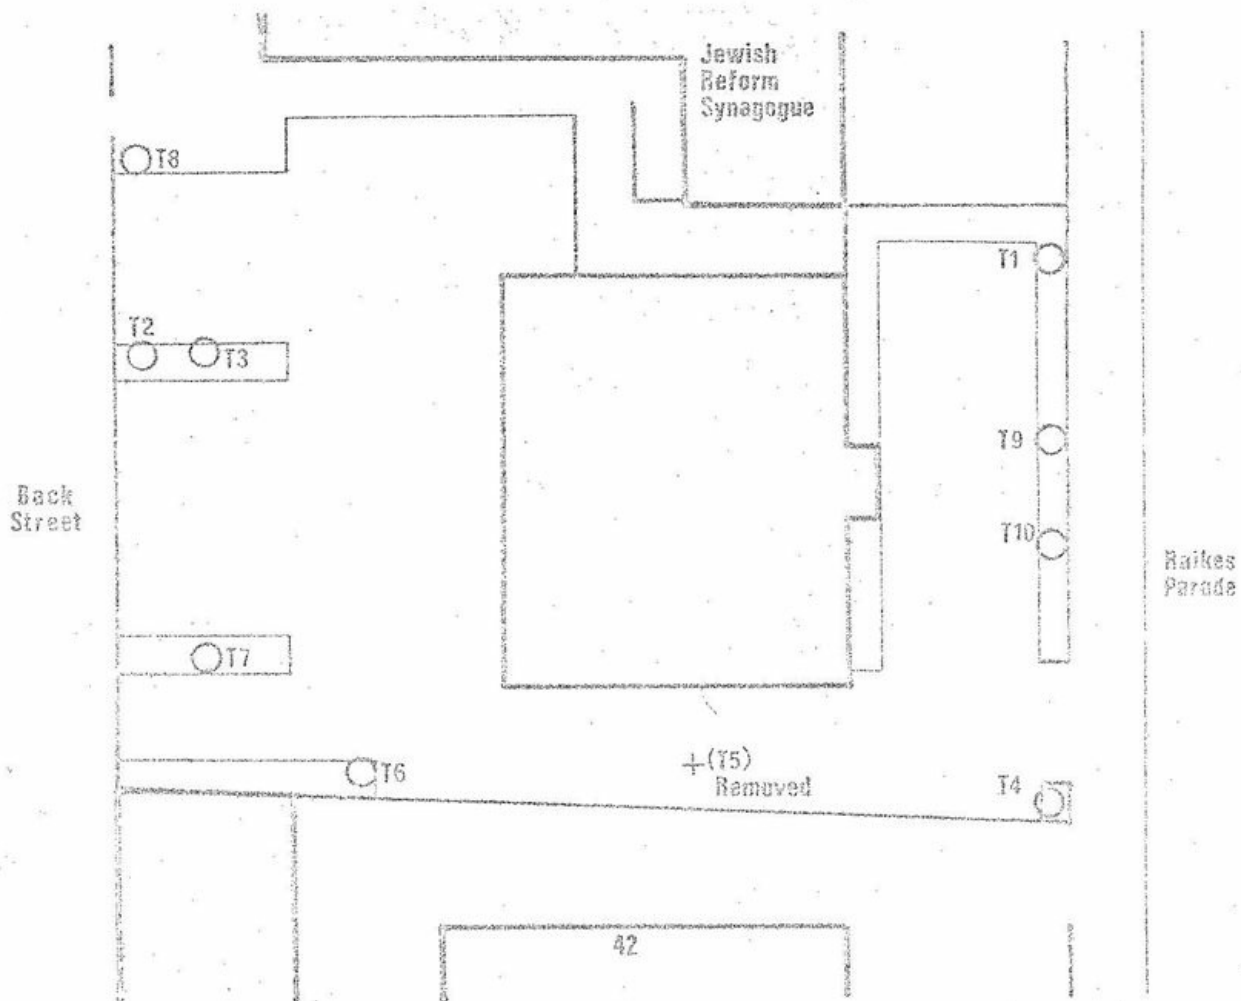

# Location plan TPO21

Last Modified August 21, 2022

## Location Plan Showing Trees in TPO 21

BOROUGH OF BLACKPOOL (LAND BETWEEN 40 AND 42 RAIKES PARADE) TREE PRESERVATION ORDER 1982

This plan not to be scaled off

Date November 1982

J SWILSON  
Borough Surveyor