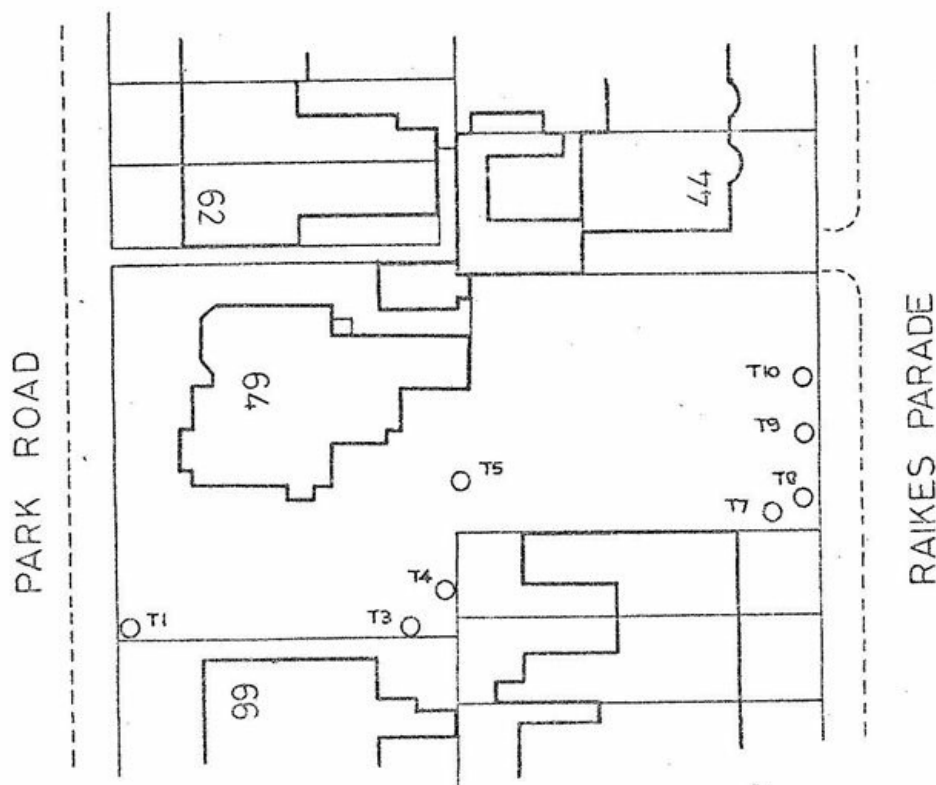

Location plan TPO22

Last Modified August 21, 2022

Location Plan showing Trees in TPO 22

Borough of Blackpool
(64 Park Road)
Tree Preservation Order 1983

Grid Reference: SD 3134 3603

Scale: 1:500

Date: May 1983