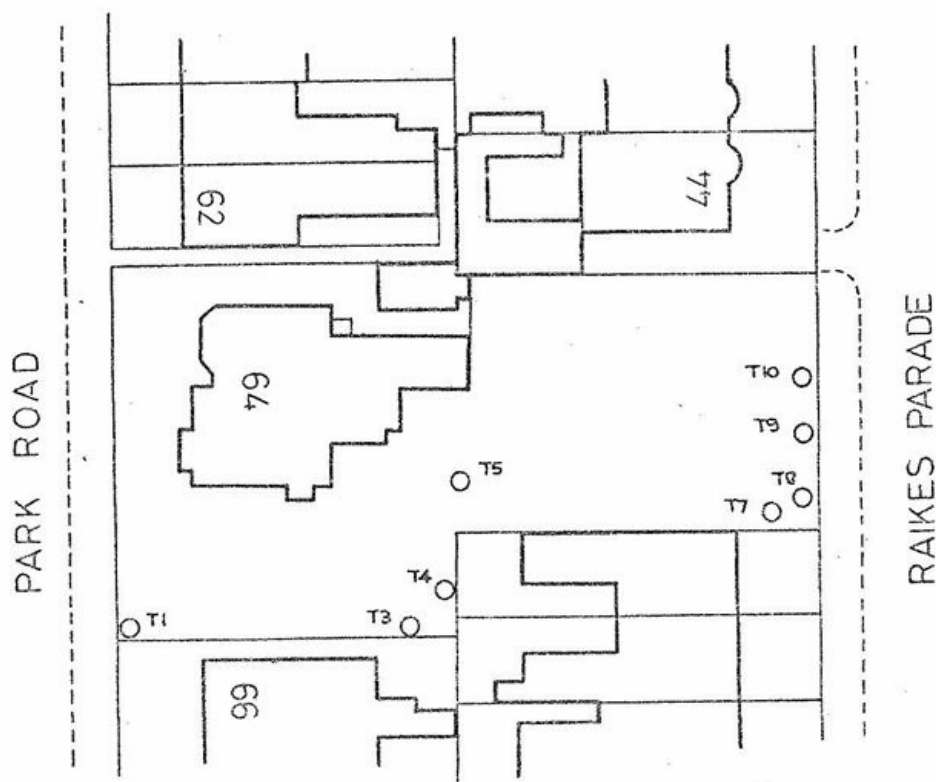

Location plan TPO22

Last Modified August 21, 2022

Location Plan showing Trees in TPO 22

Borough of Blackpool
(64 Park Road)
Tree Preservation Order 1983

Grid Reference: SD 3134 3603

Scale: 1:500

Date: May 1983