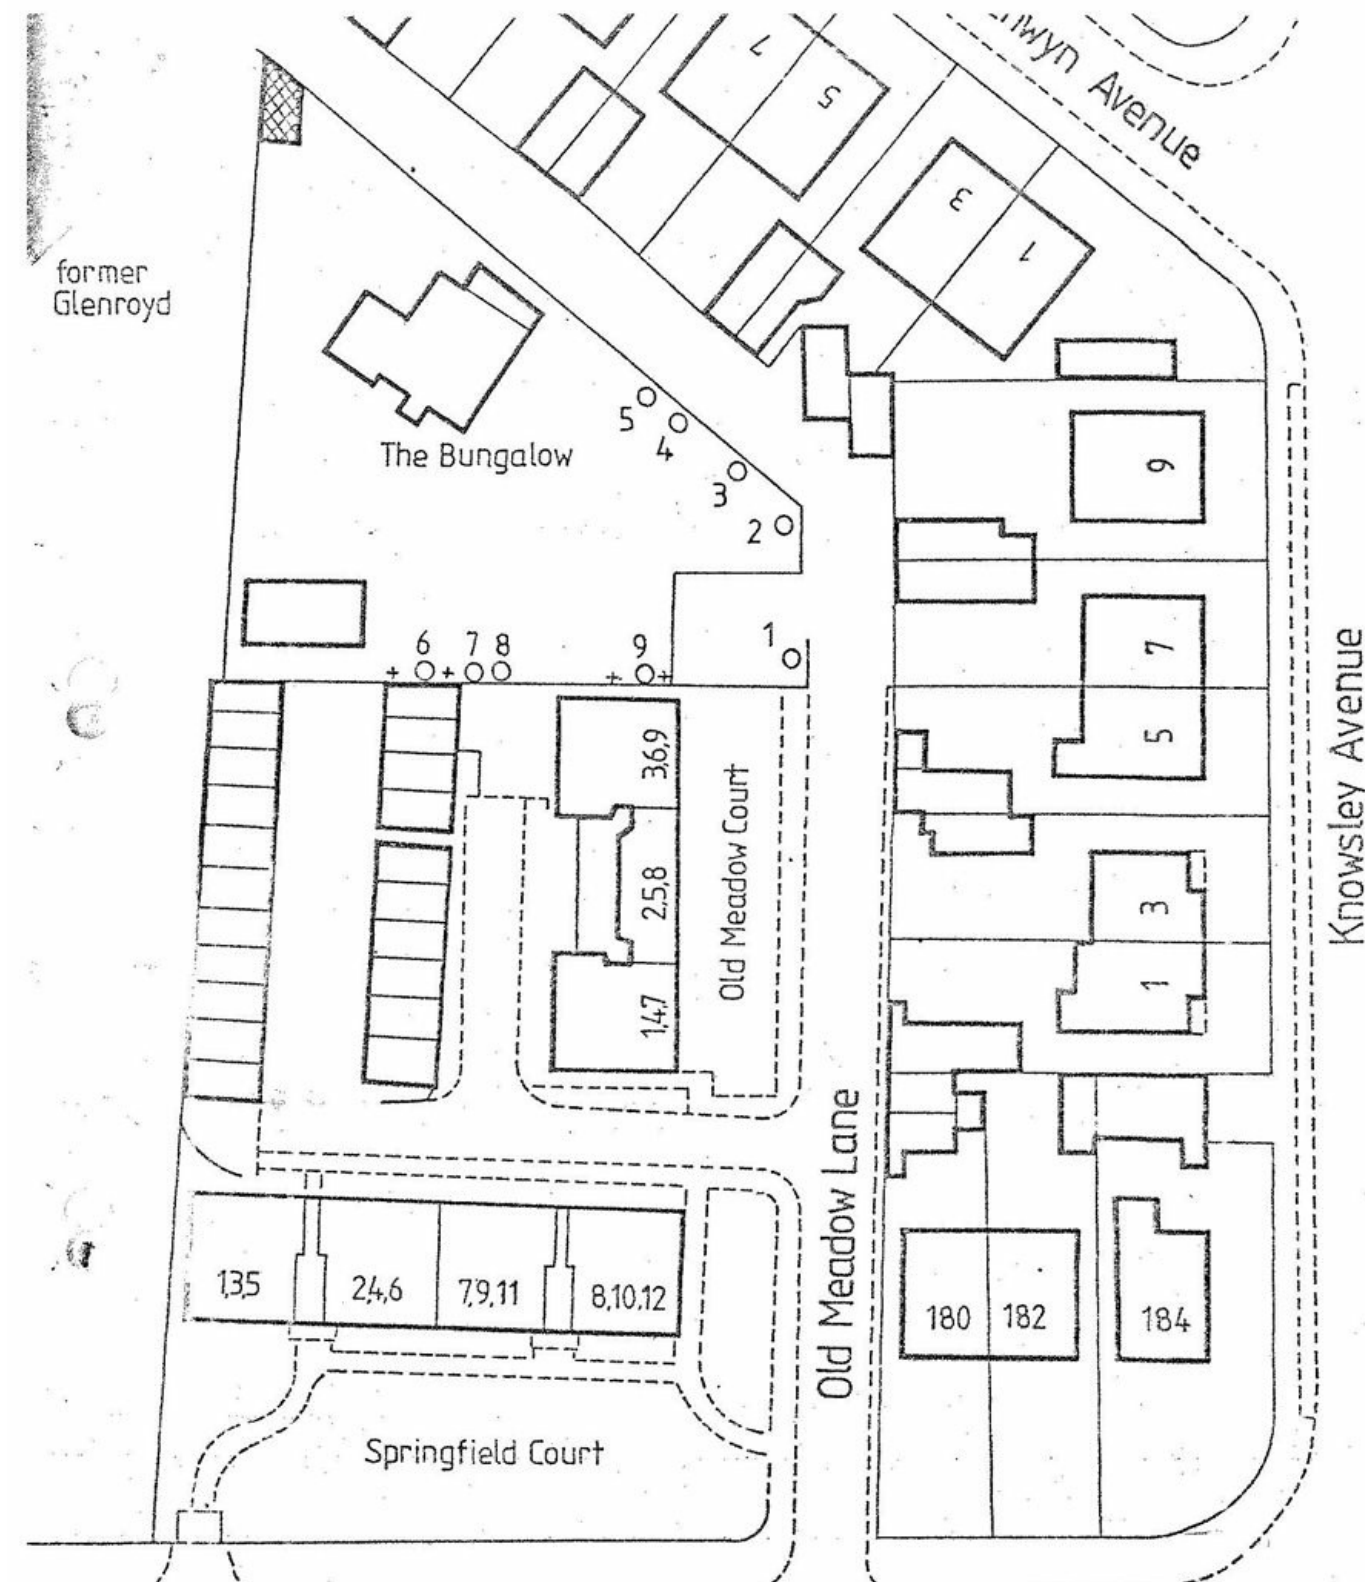

Location plan TPO26

Last Modified August 21, 2022

Location Plan showing the Trees in TPO 26

WHITEGATE DRIVE

BLACKPOOL BOROUGH COUNCIL

J.S. Wilson B.Sc., C.Eng., M.I.C.E., M.I.Struct.E., M.I.H.T.
Borough Surveyor

PO Box 17, Municipal Buildings, Blackpool, FY1 1LZ
Blackpool (0253) 25212

Title Borough of Blackpool

The Bungalow, Old Meadow Lane
Tree Preservation Order 1985

Scale 1:500

Date August 1985

Drawing No

P 7293/39