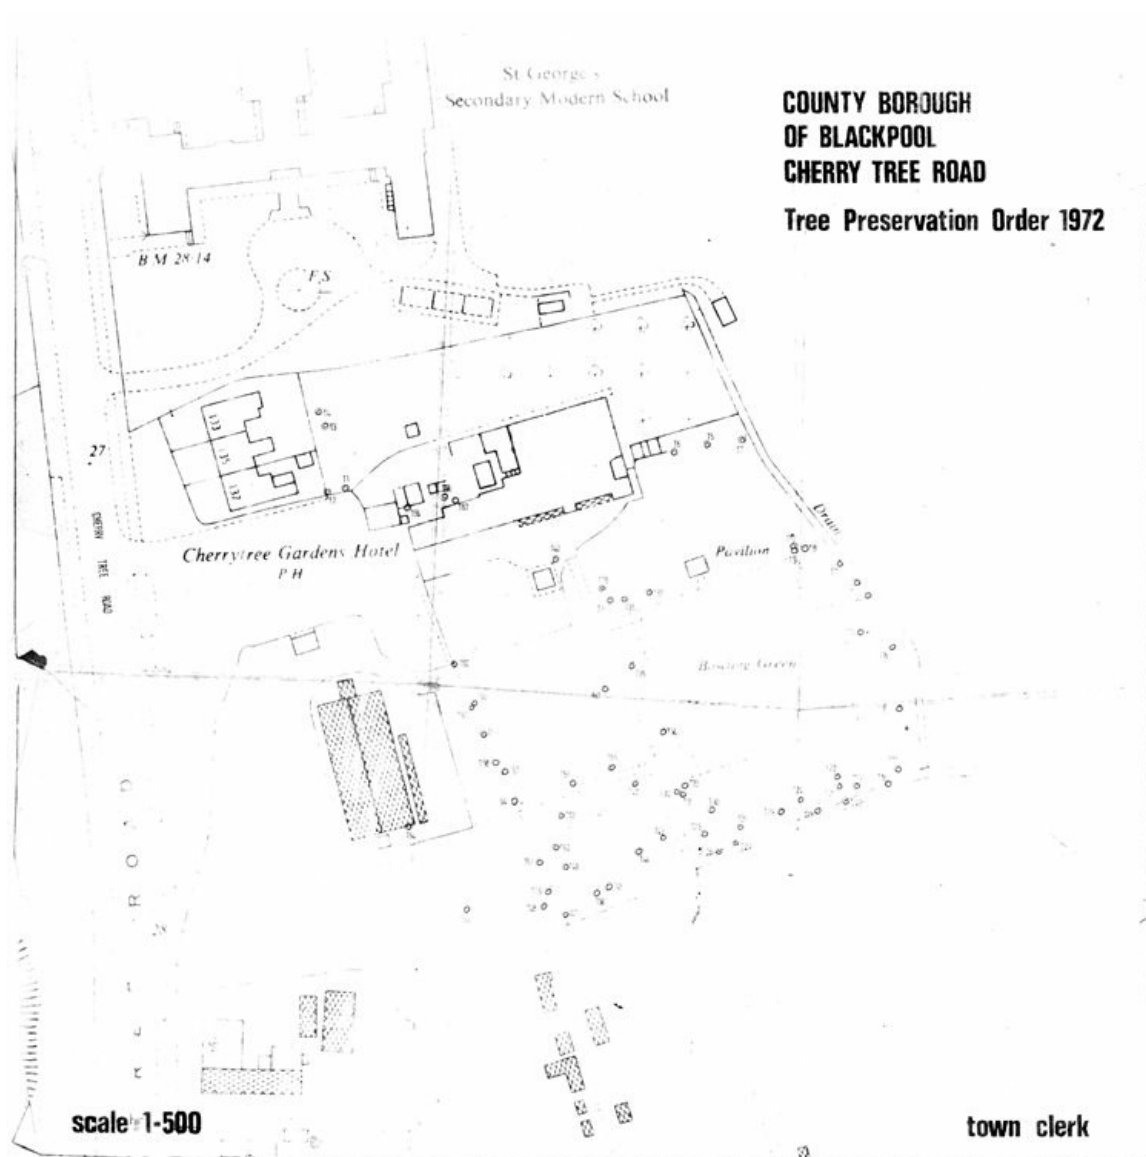

Location plan TPO3

Last Modified August 18, 2022

Location Plan showing all Trees in TPO3

[↑ Back to top](#)

Blackpool Council

Municipal Buildings
Corporation Street
Blackpool
FY1 1NF

Information and help

[Accessibility](#)
[Contact us](#)
[Privacy and cookies](#)
[Terms and conditions](#)
[Blackpool Council companies](#)