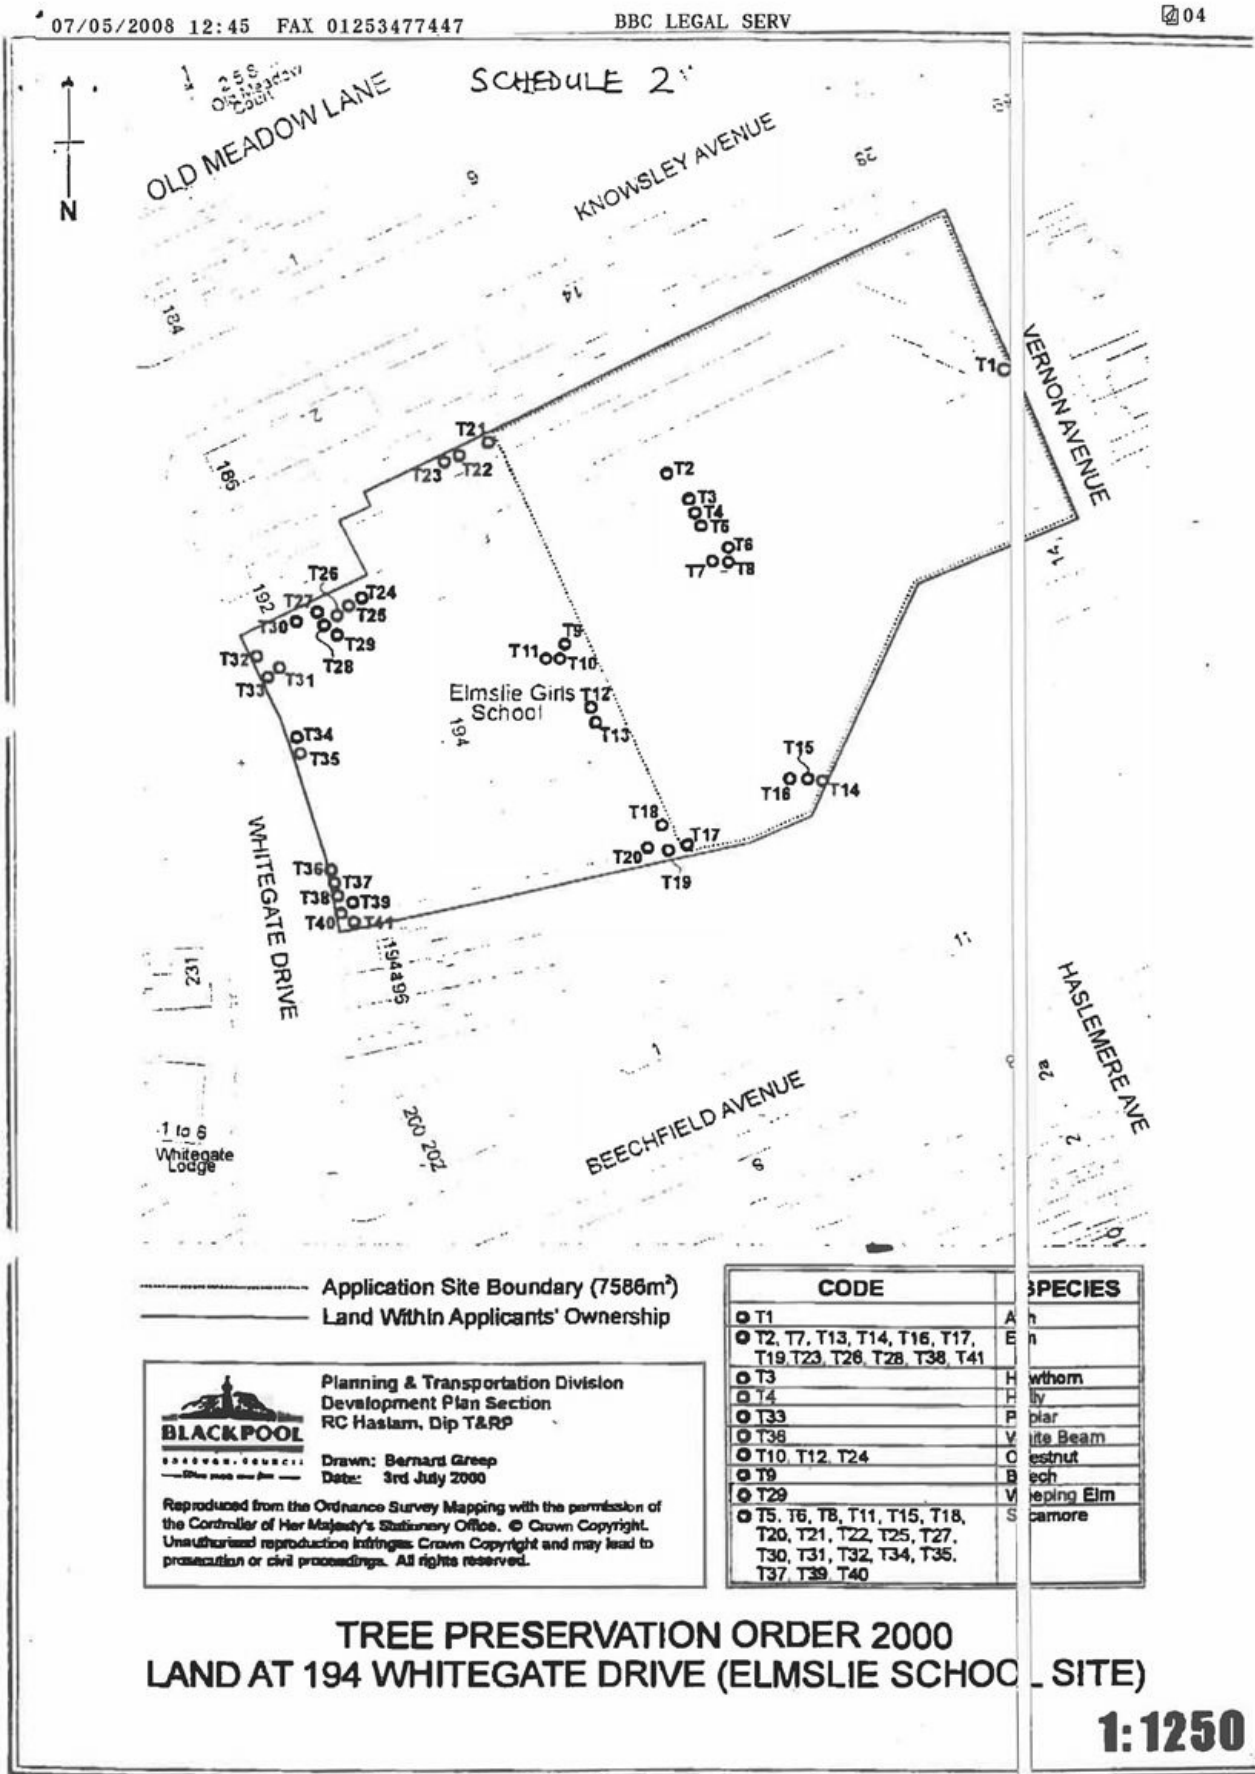

## Location Plan Showing Trees in TPO 36

..... Application Site Boundary (7586m<sup>2</sup>)  
 — Land Within Applicants' Ownership

Planning & Transportation Division  
 Development Plan Section  
 PC Member: Cllr T&P

### SCHEDULE 1

----- Application Site Boundary (7586m<sup>2</sup>)  
 \_\_\_\_\_ Land Within Applicants' Ownership

Planning & Transportation Division  
 Development Plan Section  
 RC Haslam, Dip T&RP  
 Drawn: Louise Beche  
 Date: 10th September 2004

Reproduced from the Ordnance Survey Mapping with the permission of the Controller of Her Majesty's Stationery Office. © Crown Copyright. Unauthorised reproduction infringes Crown Copyright and may lead to prosecution or civil proceedings. All rights reserved.

#

TREE PRESERVATION ORDER 2000  
 LAND AT 194 WHITEGATE DRIVE (ELMSLIE SCHOOL SITE)

1:1250

Varied Location Plan (Schedule 2) showing Trees in TPO 36