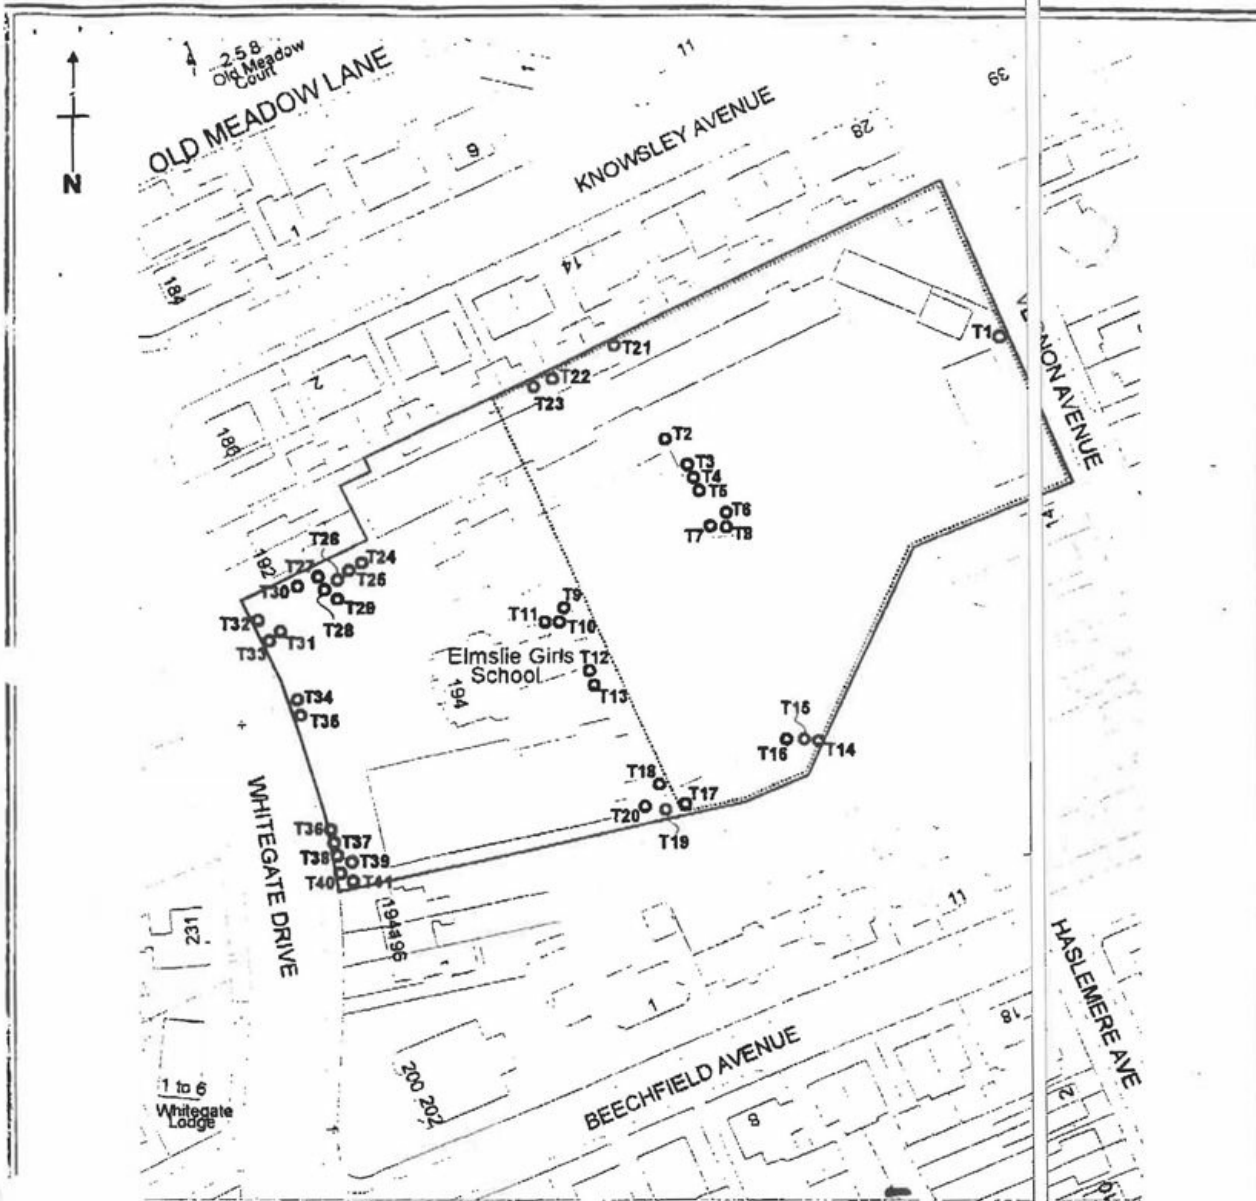

## Location Plan Showing Trees in TPO 36

..... Application Site Boundary (7586m<sup>2</sup>)  
 — Land Within Applicants' Ownership

Planning & Transportation Division  
 Development Plan Section  
 PC Member: Cllr T&P

## TREE PRESERVATION ORDER 2000 LAND AT 194 WHITEGATE DRIVE (ELMSLIE SCHOOL SITE)

**1:1250**

Varied Location Plan (Schedule 1) showing Trees in TPO 36

07/05/2008 12:45 FAX 01253477447

BBC LEGAL SERV

03

### SCHEDULE 1

----- Application Site Boundary (7586m<sup>2</sup>)  
 \_\_\_\_\_ Land Within Applicants' Ownership

Planning & Transportation Division  
 Development Plan Section  
 RC Haslam, Dip T&RP  
 Drawn: Louise Beche  
 Date: 10th September 2004

#

TREE PRESERVATION ORDER 2000  
 LAND AT 194 WHITEGATE DRIVE (ELMSLIE SCHOOL SITE)

1:1250

Varied Location Plan (Schedule 2) showing Trees in TPO 36