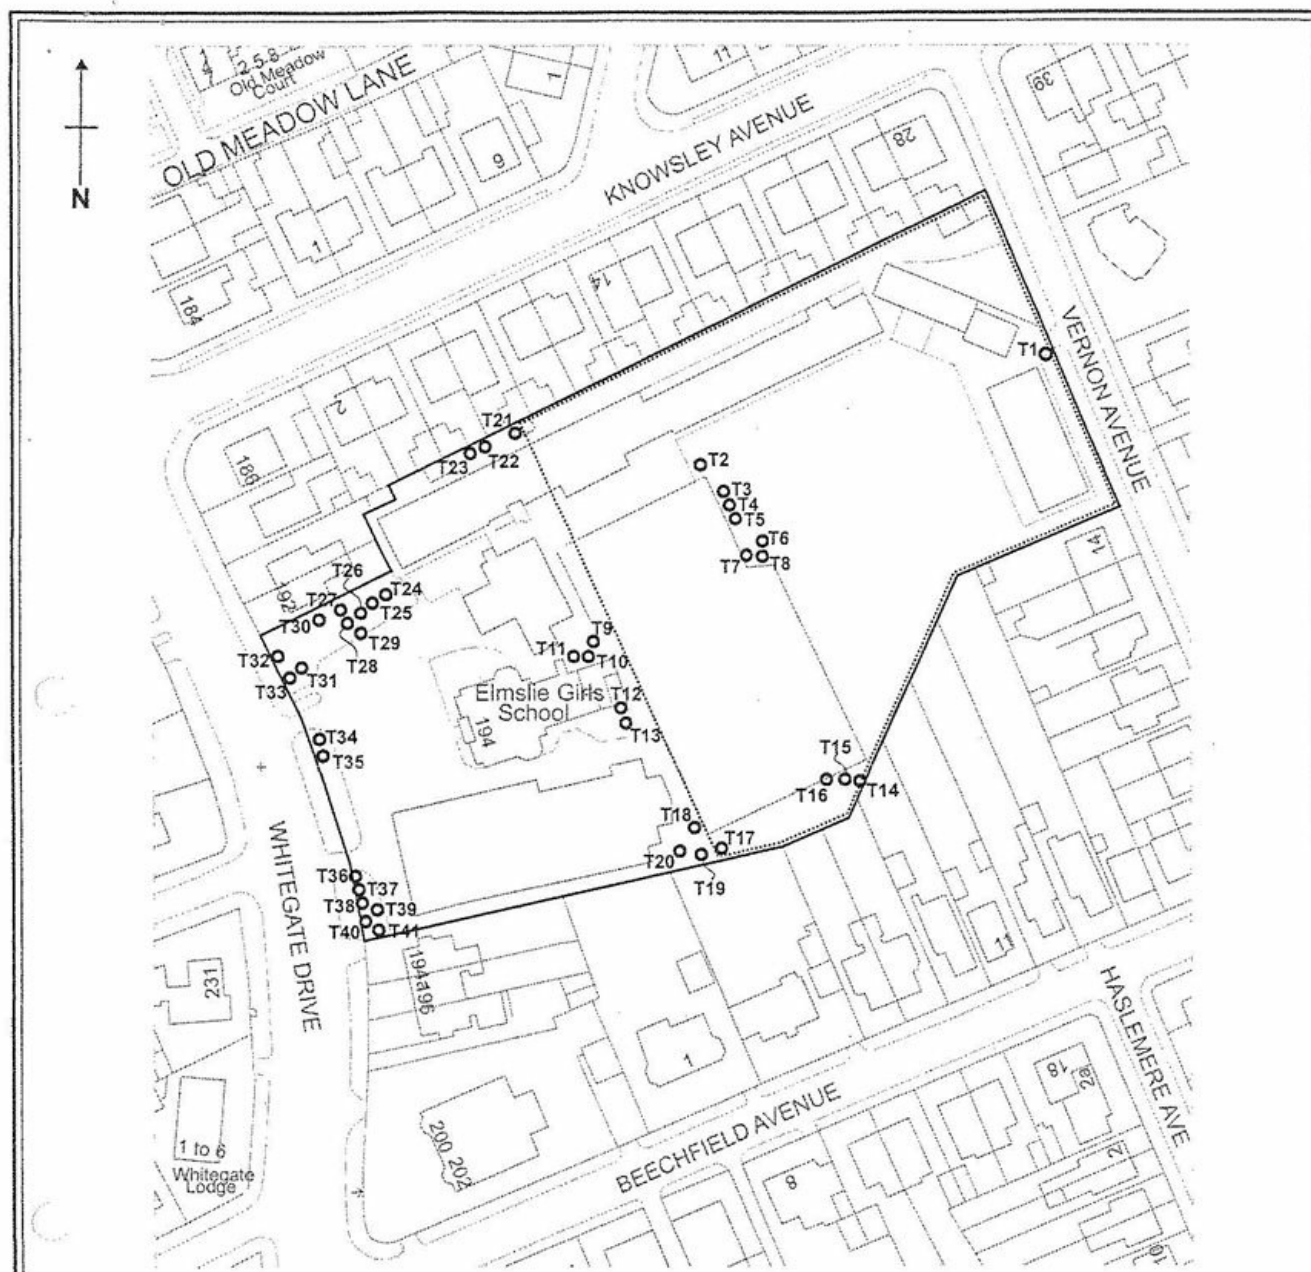

# Location plan TPO36

Last Modified August 23, 2022

## Location Plan Showing Trees in TPO 36

..... Application Site Boundary (7586m<sup>2</sup>)  
 — Land Within Applicants' Ownership

Planning & Transportation Division  
 Development Plan Section  
 PC Member: Cllr T&P

### SCHEDULE 1

----- Application Site Boundary (7586m<sup>2</sup>)  
 \_\_\_\_\_ Land Within Applicants' Ownership

Planning & Transportation Division  
 Development Plan Section  
 RC Haslam, Dip T&RP  
 Drawn: Louise Beche  
 Date: 10th September 2004

#

TREE PRESERVATION ORDER 2000  
 LAND AT 194 WHITEGATE DRIVE (ELMSLIE SCHOOL SITE)

1:1250

Varied Location Plan (Schedule 2) showing Trees in TPO 36