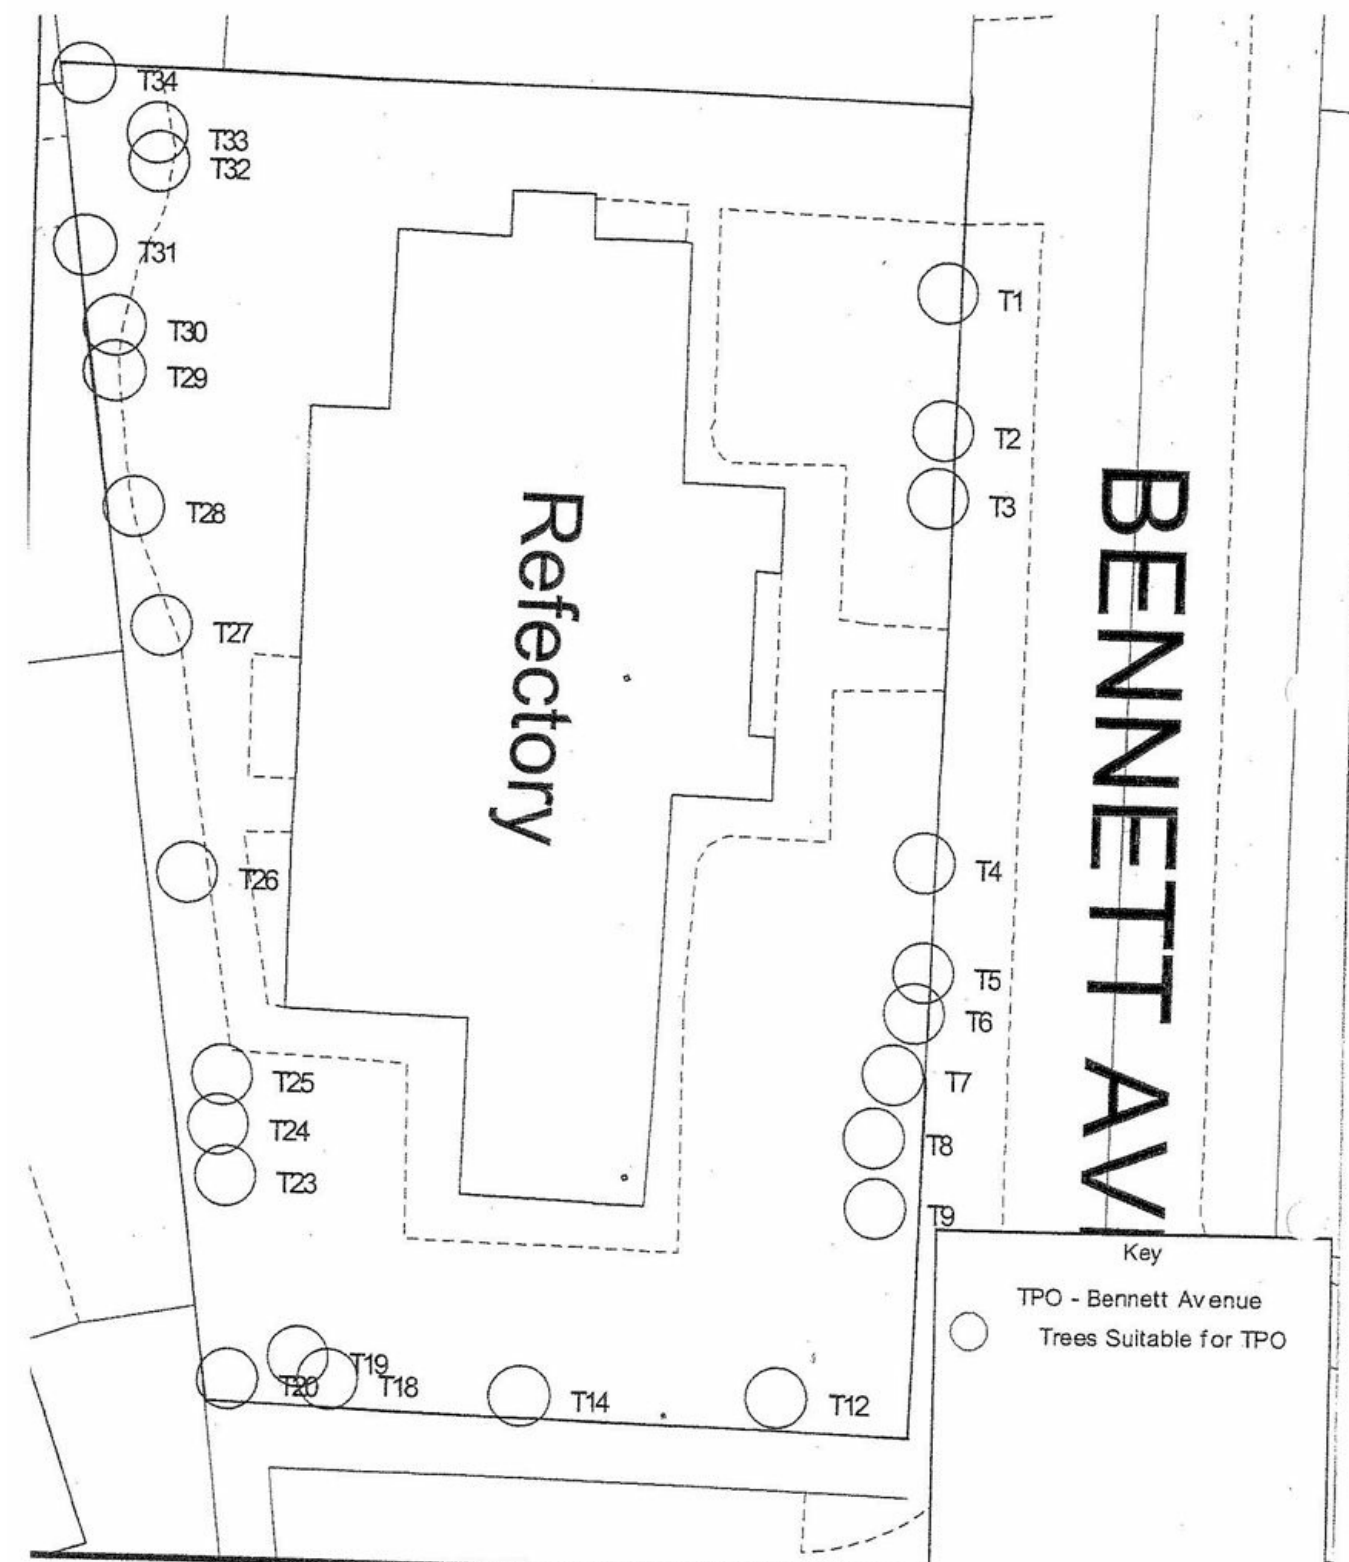

Location plan TPO37

Last Modified August 24, 2022

Location Plan showing Trees in TPO 37

TITLE: **Bennett Avenue**

Date: 11 September 2001 Scale: 1:210 OS Ref: SD3135NW

Reproduced from the Ordnance Survey Mapping with the permission of the Controller of Her Majesty's Stationery Office. © Crown copyright. Unauthorised reproduction infringes Crown Copyright and may lead to prosecution or civil proceedings. All rights reserved. Blackpool Borough Council LA077186, 2001.