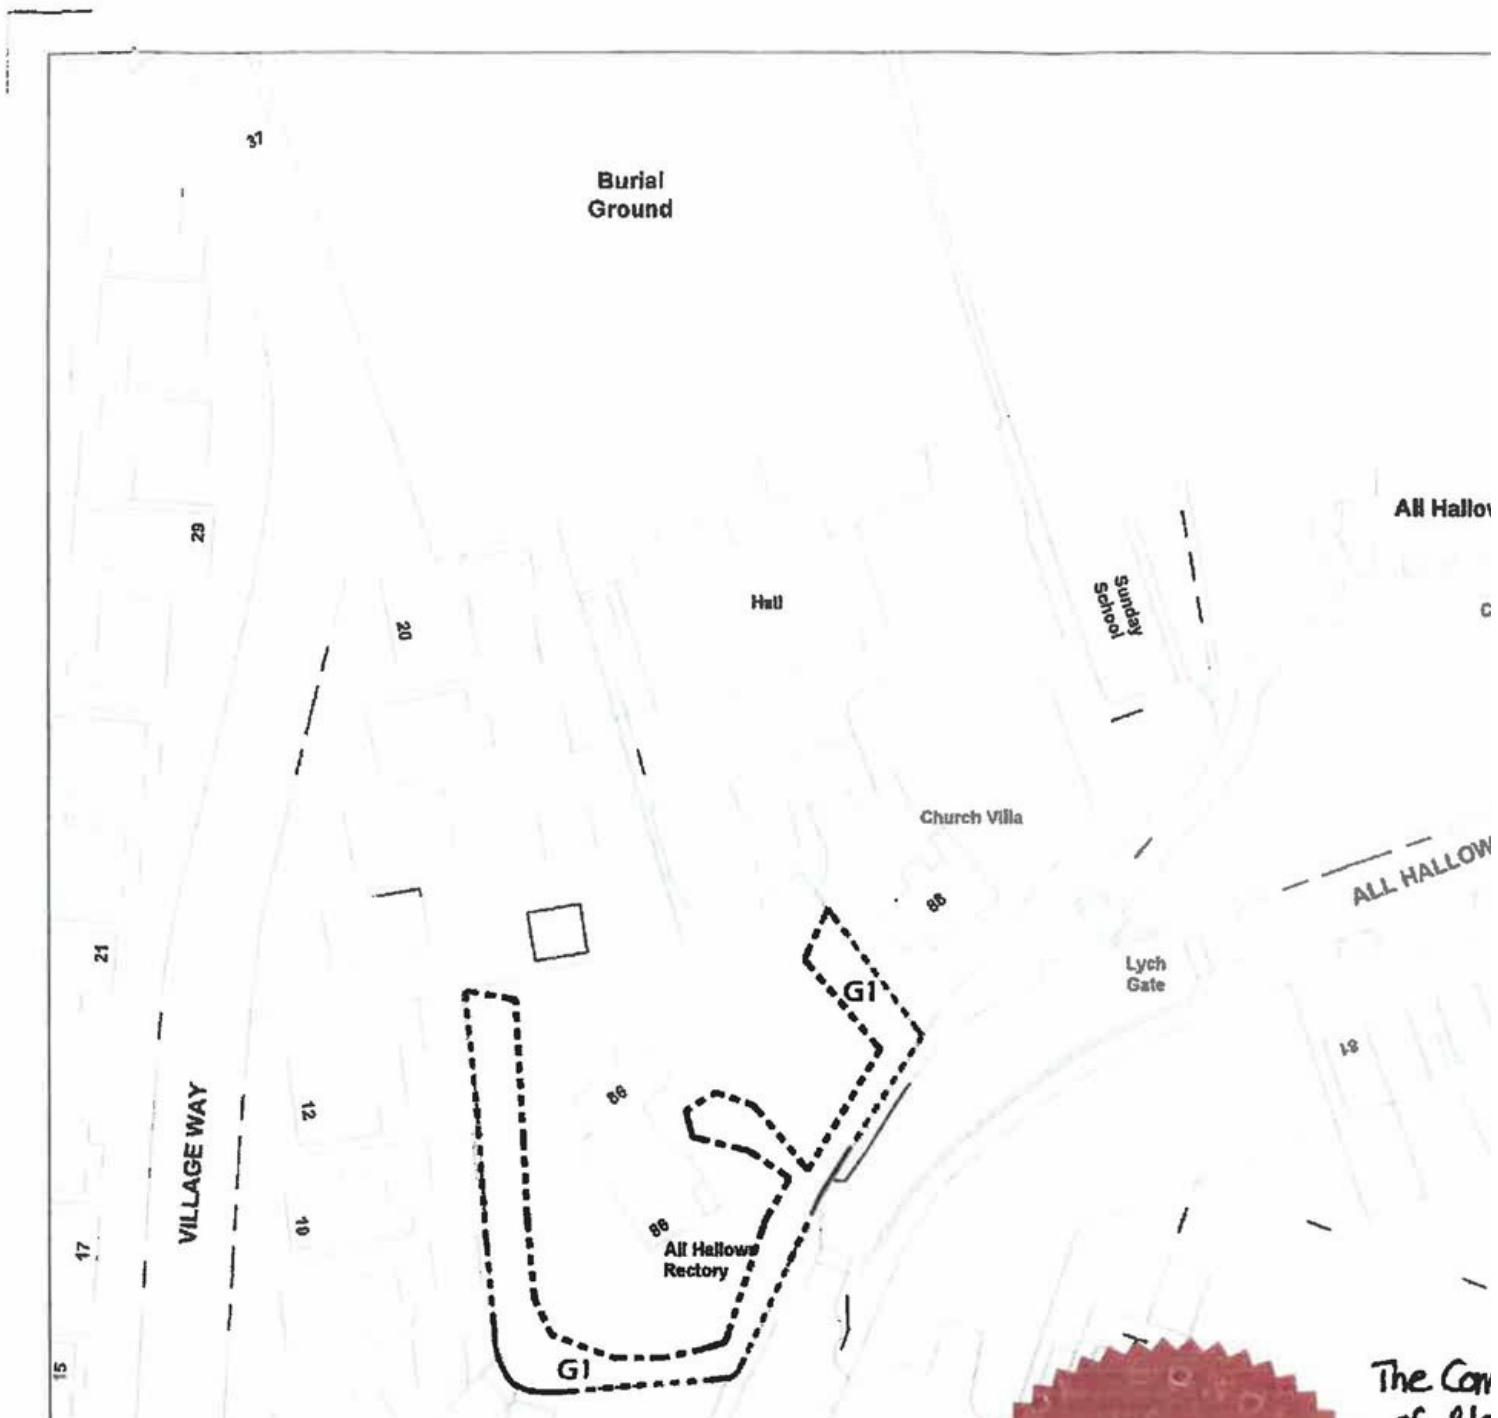

Location plan TPO43

Last Modified April 23, 2026

Location Plan showing Trees in TPO 43

86 All Hallows Road

- Plan

Legend:
--- Boundary

Drawn By: LDC

V.Date: 3-Feb-

Scale 1:1,000

Date: 9-July-

Paper Size: A4

© Crown copyright and database rights 2020 Ordnance Survey Licence No.100019178. Use of this data is subject to terms and conditions.

Blackpool Council

Grow
Prosp