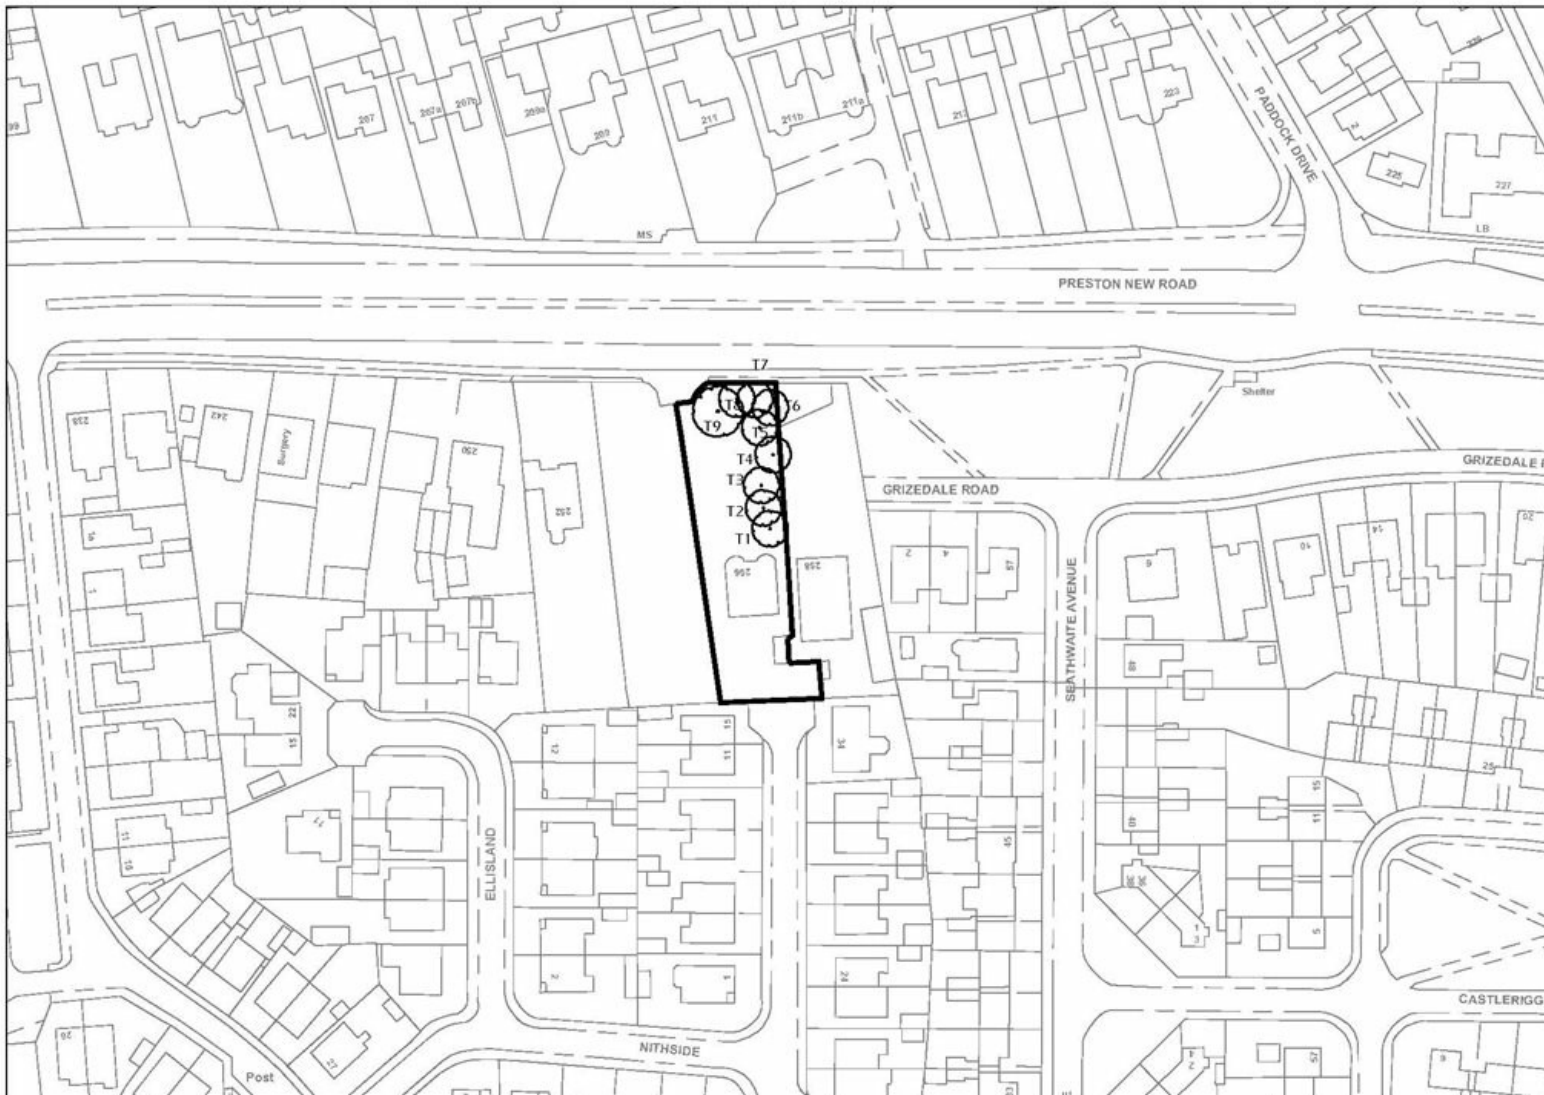

Location plan TPO46

Last Modified April 23, 2026

Location Plan showing Trees in TPO 46

256 Preston New Road TPO
- Plan

Legend:
— Boundary

Drawn By: LDC V.Date:
Scale 1:1,1250 Date:
Paper Size: A4

© Crown copyright and database rights 2020 Ordnance Survey Licence No.100019178. Use of this data is subject to terms and conditions.