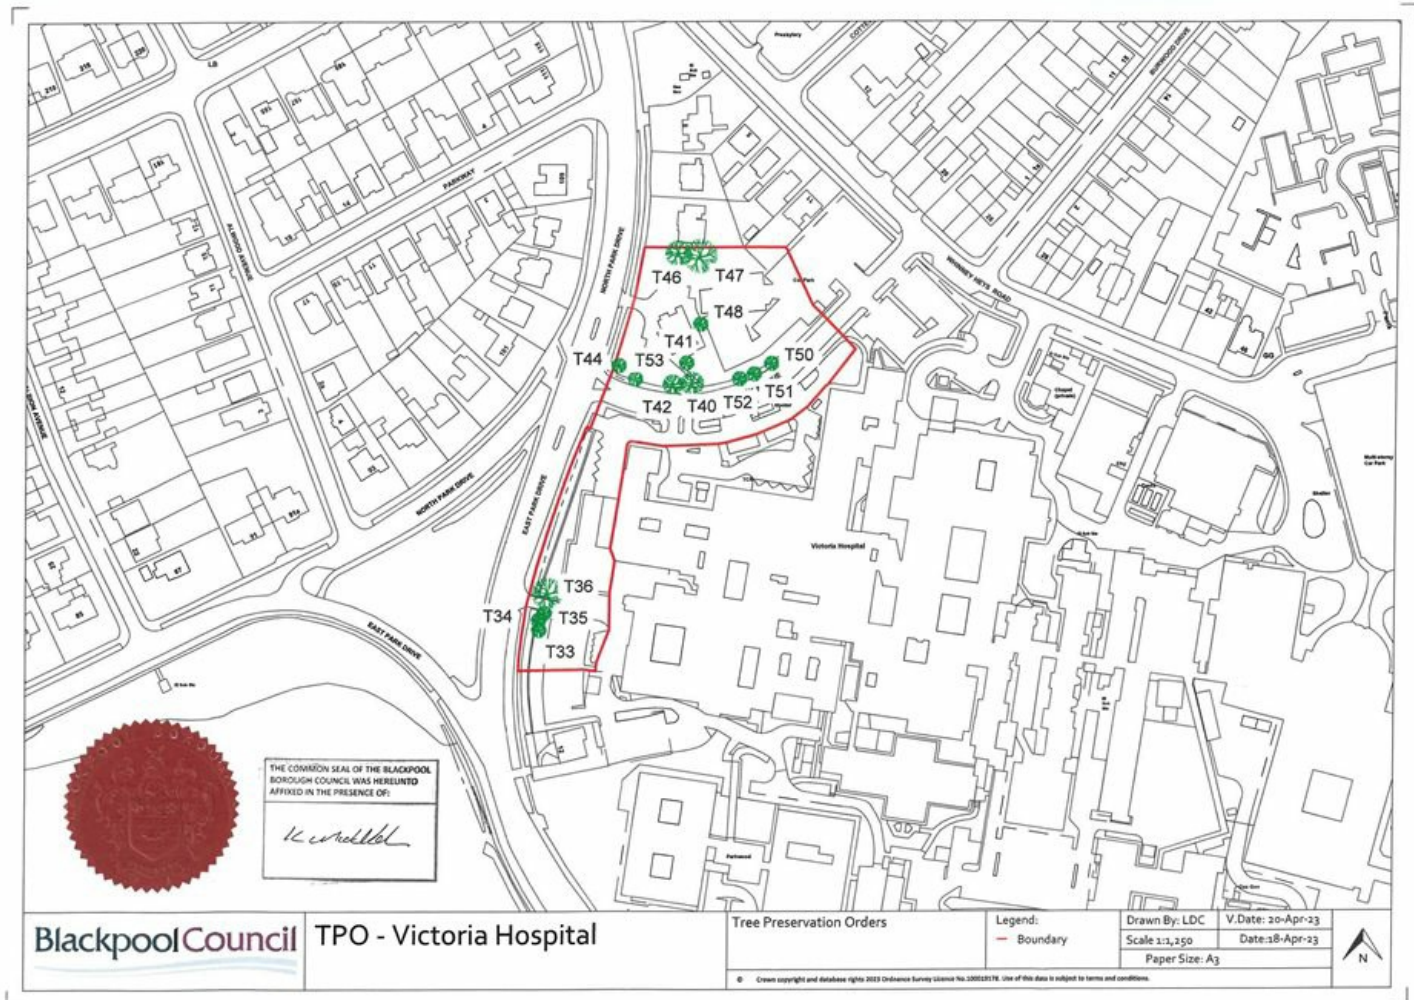

Location plan TPO57

Last Modified June 27, 2023

Location of trees for Tree Preservation Order 57

[↑ Back to top](#)

Blackpool Council

Municipal Buildings
Corporation Street
Blackpool
FY1 1NF

Information and help