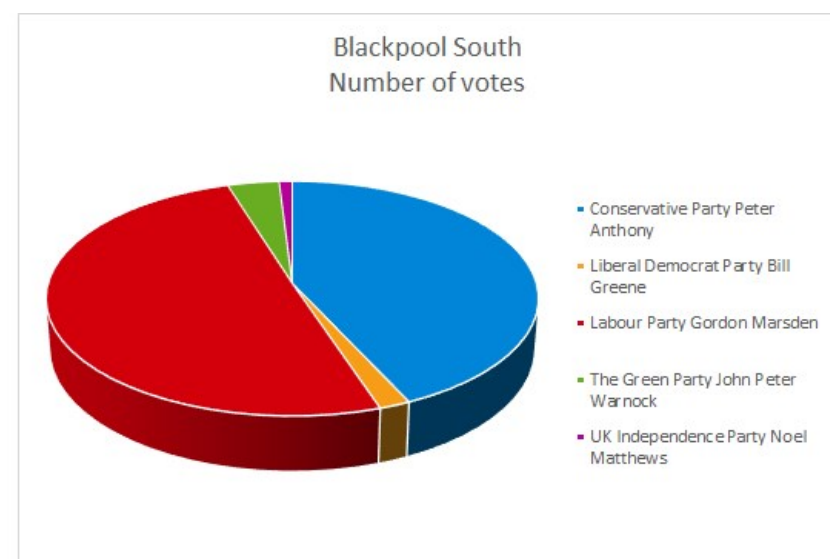

## Turnout

Electorate - 63,967

Ballot papers verified - 41066

Turnout percentage - 64.2%

## Election of the Member of Parliament for the Blackpool South Constituency held on 8 June 2017

The total number of votes for each candidate is as follows:

Candidate name	Description	Total number of votes	Percentage of votes
Peter Anthony	Conservative Party Candidate	15058	43.08%
Bill Greene	Liberal Democrats	634	1.81%
<b>Gordon Marsden</b>	<b>Labour Party</b>	<b>17581</b>	<b>50.3%</b>
Noel Matthews	UK Independence Party (UKIP)	1339	3.83%
John Peter Warnock	The Green Party	341	0.98%