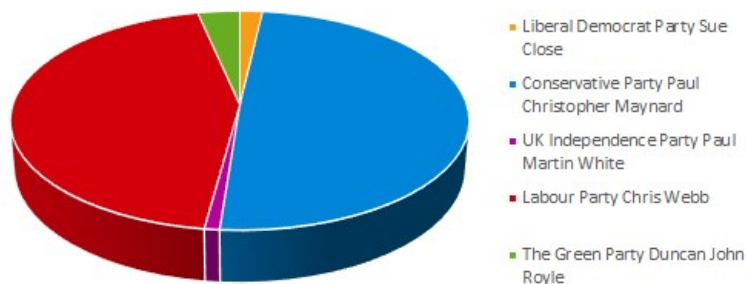

Home > Your Council > Voting and elections > Elections > Parliamentary election 2017

Parliamentary election 2017 results

Last Modified June 12, 2019

Election of the Member of Parliament for the Blackpool North and Cleveleys Constituency held on 8 June 2017

The total number of votes for each candidate is as follows:

Candidate name	Description	Total number of votes	Percentage of votes
Sue Close	Liberal Democrat	747	1.82%
Paul Christopher Maynard	The Conservative Party Candidate	20255	49.39%
Duncan John Royle	The Green Party	381	0.93%
Chris Webb	Labour Party	18232	44.46%
Paul Martin White	UK Independence Party (UKIP)	1392	3.39%

Blackpool North and Cleveleys
Number of votes

Rejected ballot paper statement

The number of ballot papers rejected is as follows:

- a) Did not bear the official mark - 0
- b) Voting for more than one candidate - 15
- c) Writing or mark by which the voter could be identified - 2
- d) Unmarked or void for uncertainty - 42