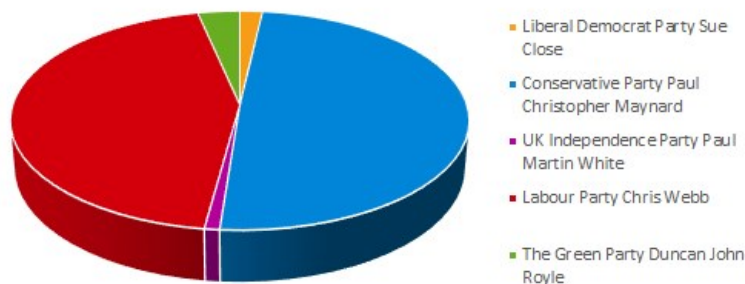

Home > Your Council > Voting and elections > Elections > Parliamentary election 2017

Parliamentary election 2017 results

Last Modified June 12, 2019

Election of the Member of Parliament for the Blackpool North and Cleveleys Constituency held on 8 June 2017

The total number of votes for each candidate is as follows:

Candidate name	Description	Total number of votes	Percentage of votes
Sue Close	Liberal Democrat	747	1.82%
Paul Christopher Maynard	The Conservative Party Candidate	20255	49.39%
Duncan John Royle	The Green Party	381	0.93%
Chris Webb	Labour Party	18232	44.46%
Paul Martin White	UK Independence Party (UKIP)	1392	3.39%

Blackpool North and Cleveleys
Number of votes

Rejected ballot paper statement

The number of ballot papers rejected is as follows:

- a) Did not bear the official mark - 0
- b) Voting for more than one candidate - 15
- c) Writing or mark by which the voter could be identified - 2
- d) Unmarked or void for uncertainty - 42