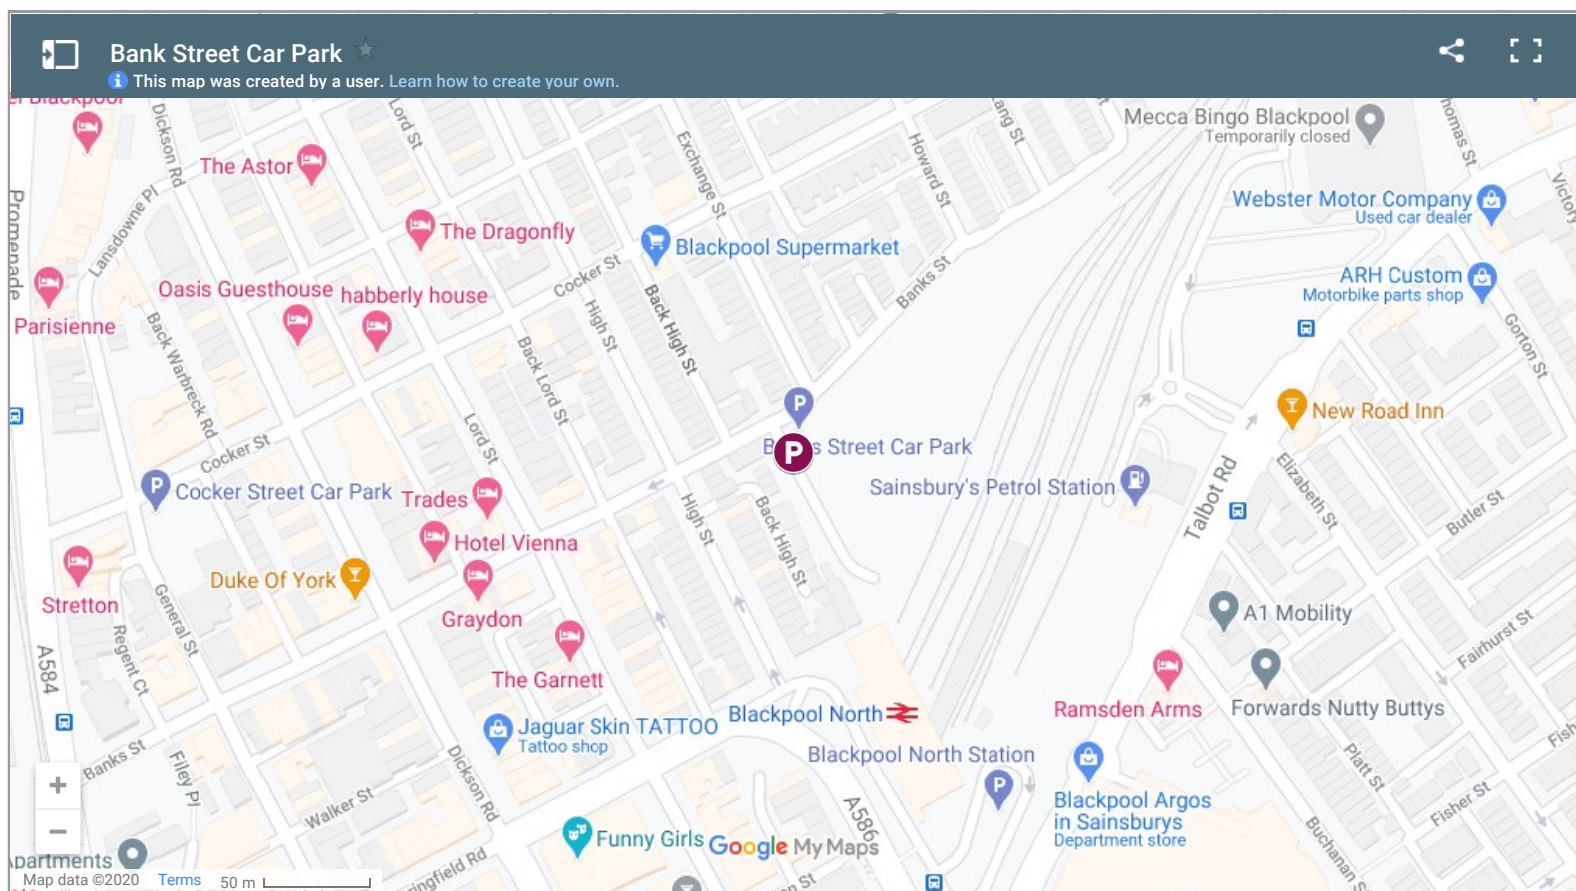

Home > Residents > Parking, roads and transport > Parking > Car parks > **Bank Street Car Park**

Bank Street Car Park

Last Modified June 25, 2019

Address

Bank Street, Blackpool

Opening hours

Open 24 hours a day

Postcode for satnav

If you are using a satnav to locate this car park please use this postcode: **FY1 2DT**

Parking charges

Charges apply at all times

Payment is by pay and display machines which accept credit/debit cards and coins - No change given

Details

- Blue badge holders must display a clock beside their badge showing their arrival time to qualify for a 3 hour free concession.
- 230 car spaces
- 9 Coach/Motorhome spaces
- 16 blue badge spaces - free for 3 hours