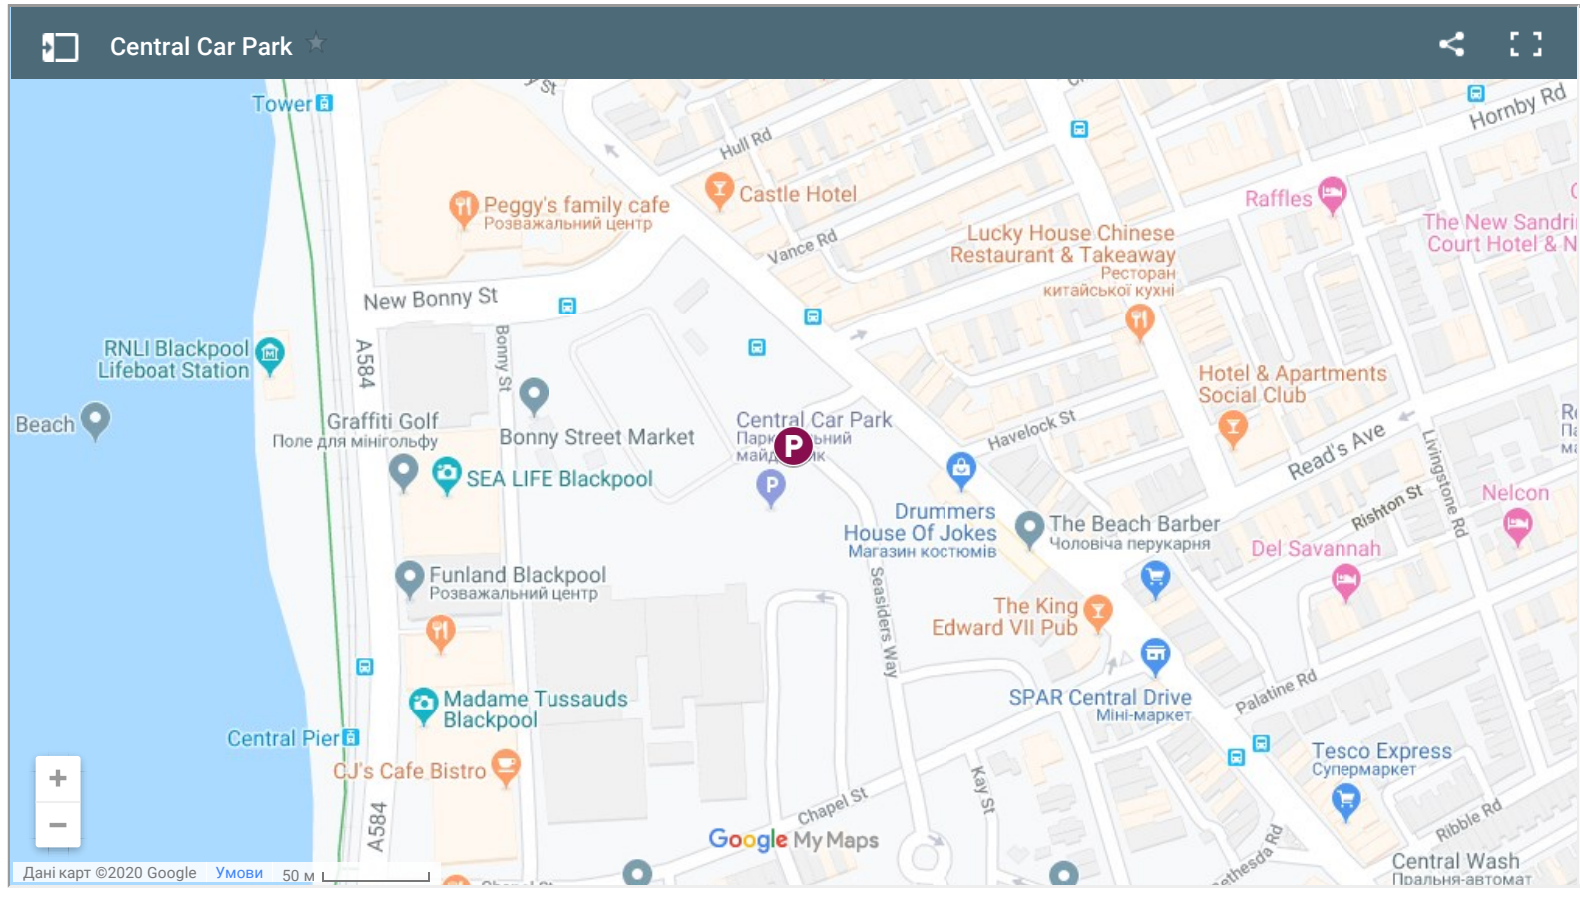

Home > Residents > Parking, roads and transport > Parking > Car parks > Central car park

## Address

Seasiders Way/Central Drive, Blackpool

## Opening hours

This car park is open 24 hours

## Postcode for satnav

If you are using a satnav to locate this car park please the postcode: **FY1 5QB**