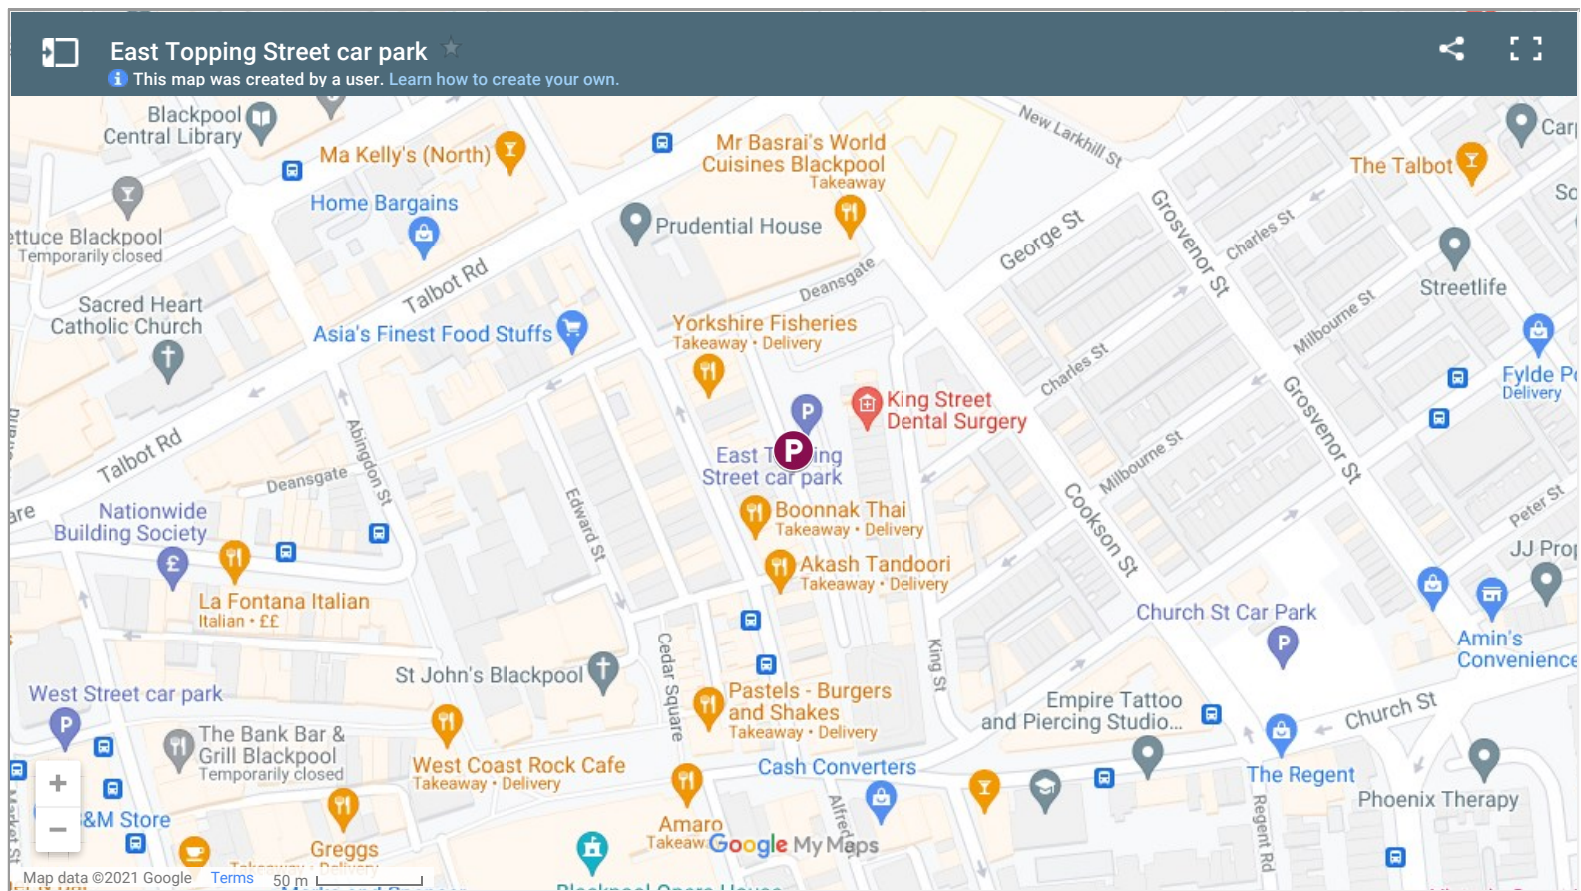

Home > Residents > Parking, roads and transport > Parking > Car parks > East Topping Street car park

## Address

East Topping Street, Blackpool