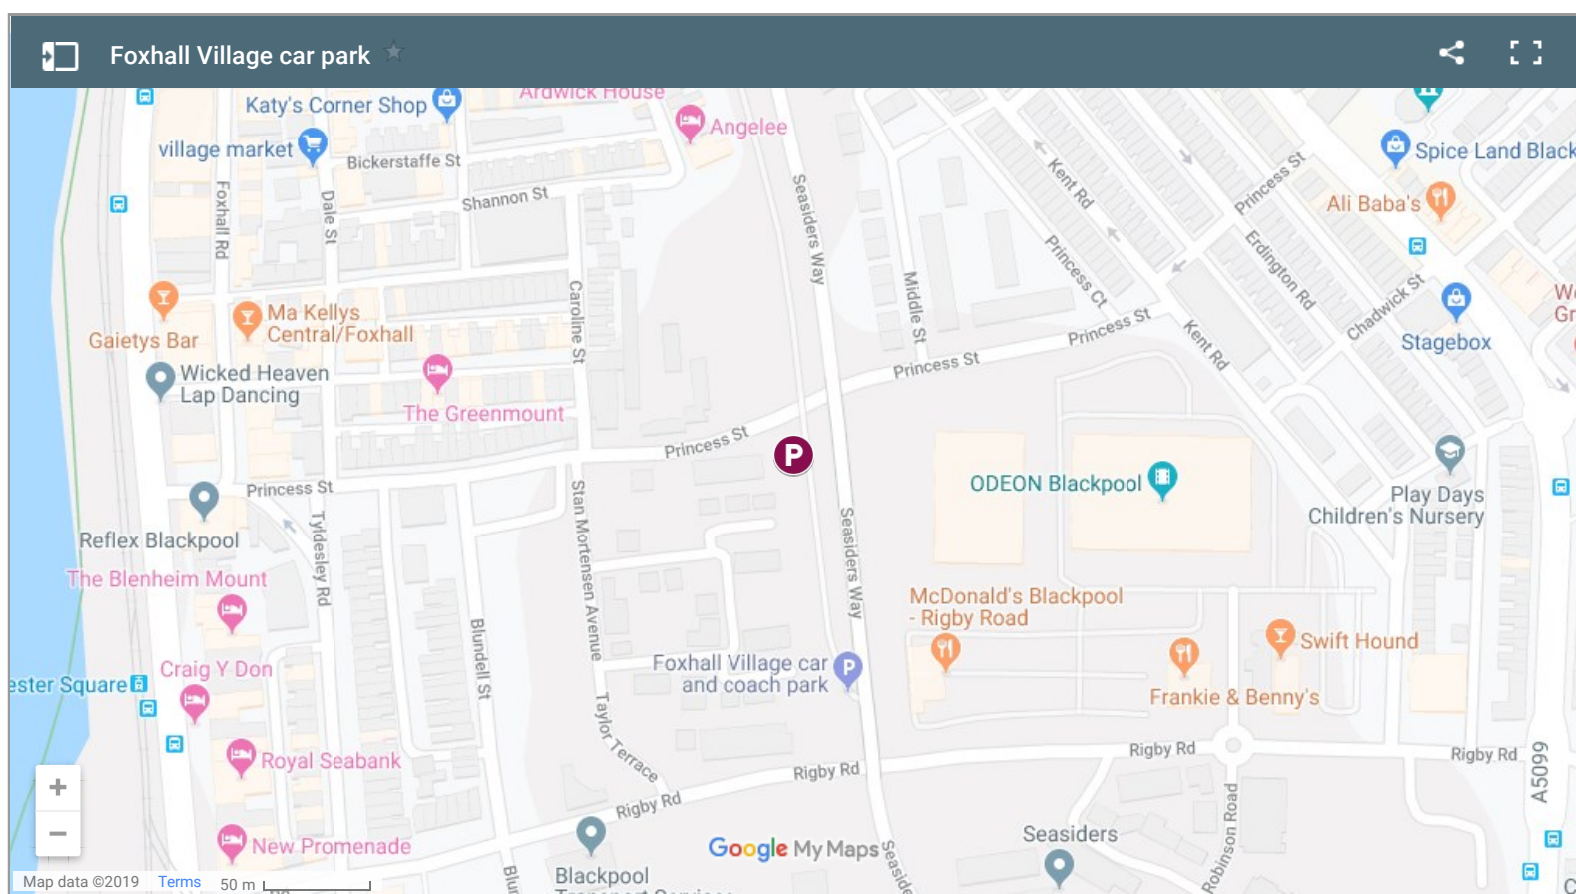

Home > Residents > Parking, roads and transport > Parking > Car parks > **Foxhall Village car park**

Foxhall Village car park

Last Modified July 04, 2019

[Skip to main content](#)

Address

Seasiders Way, Blackpool