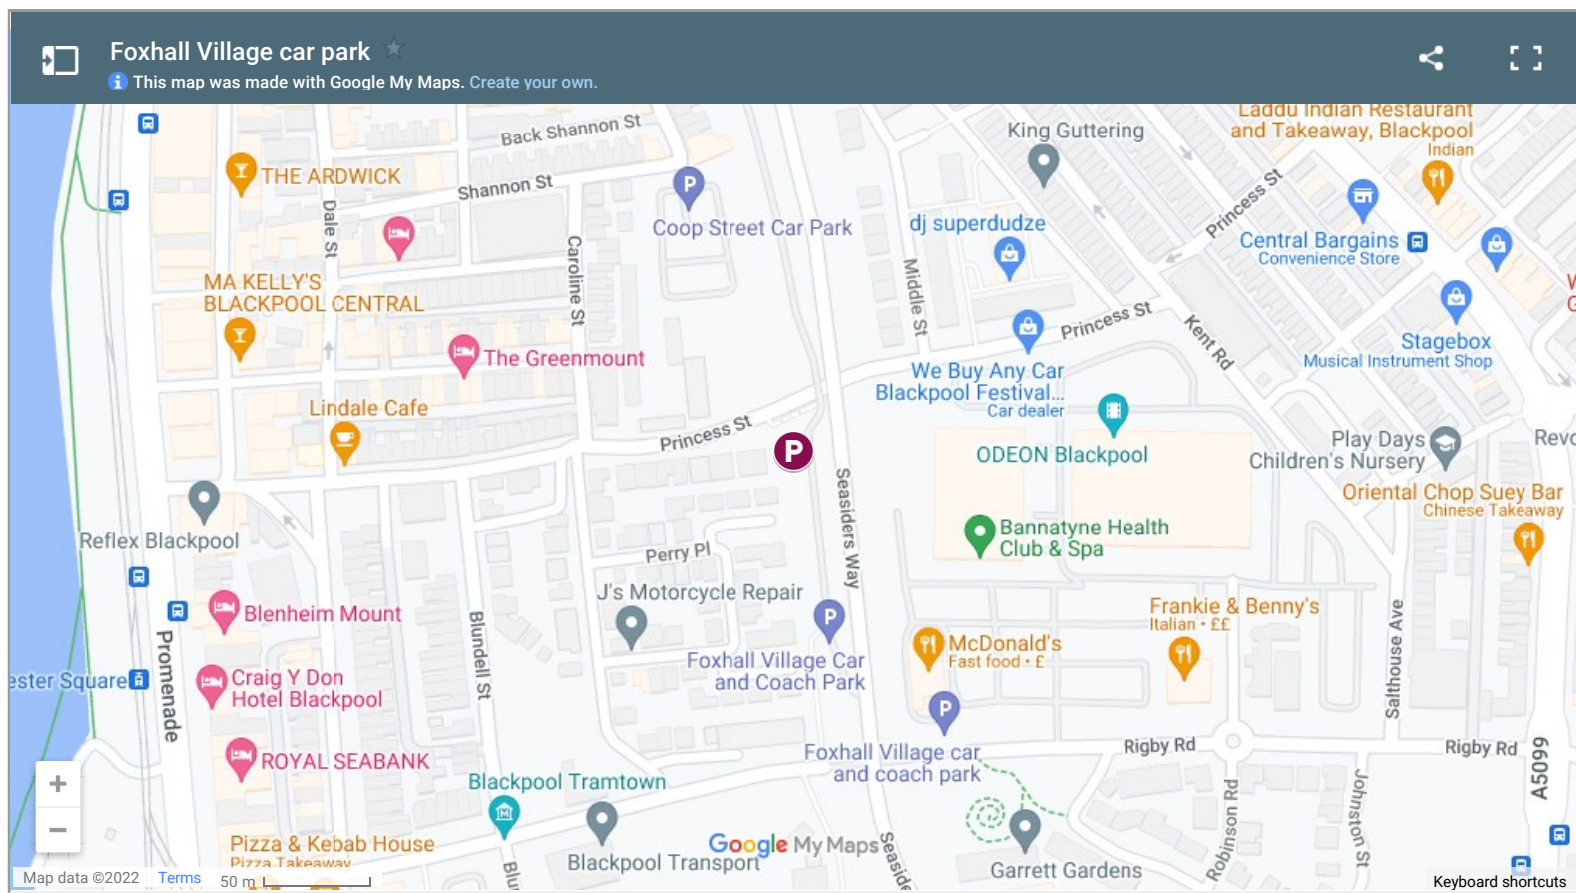

Home > Residents > Parking, roads and transport > Parking > Car parks > Foxhall Village car park

Foxhall Village car park

Last Modified June 10, 2022

Address

Seasiders Way, Blackpool

Postcode for satnav

If you are using a satnav to locate this car park please the postcode: FY1 6JX