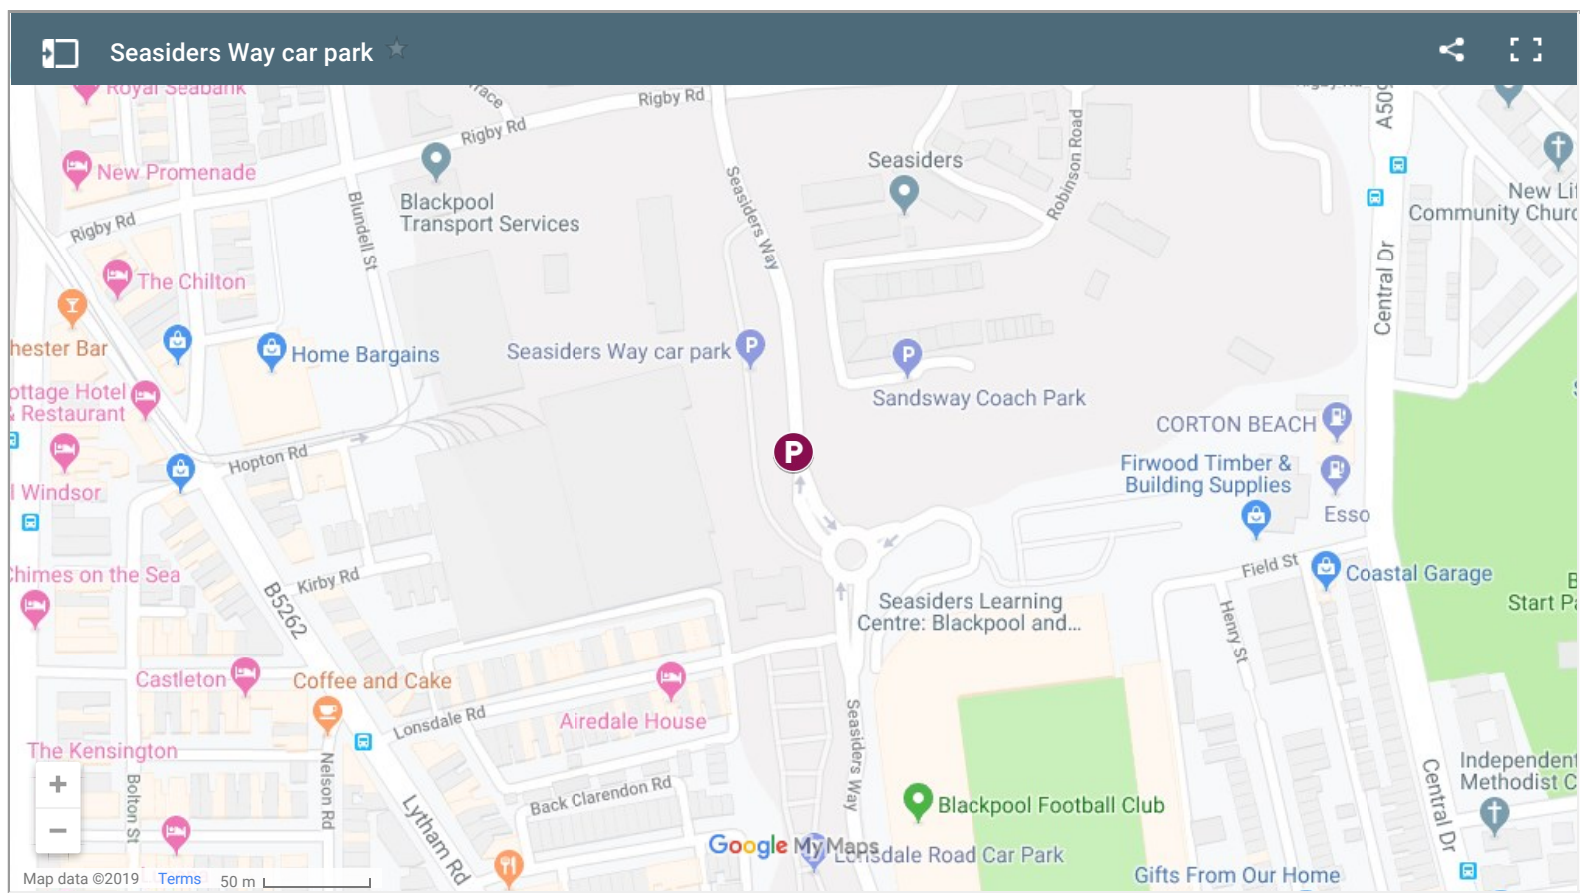

Home > Residents > Parking, roads and transport > Parking > Car parks > **Seasiders Way car park**

Seasiders Way car park

Last Modified June 25, 2019

[Skip to main content](#)

Address

Seasiders Way, Blackpool

Opening hours

Seasiders Way car park is open 7.00am - 11.00pm daily.

Postcode for satnav

If you are using a satnav to locate this car park please the postcode: **FY1 6JJ**

Parking charges

Charges apply at all times