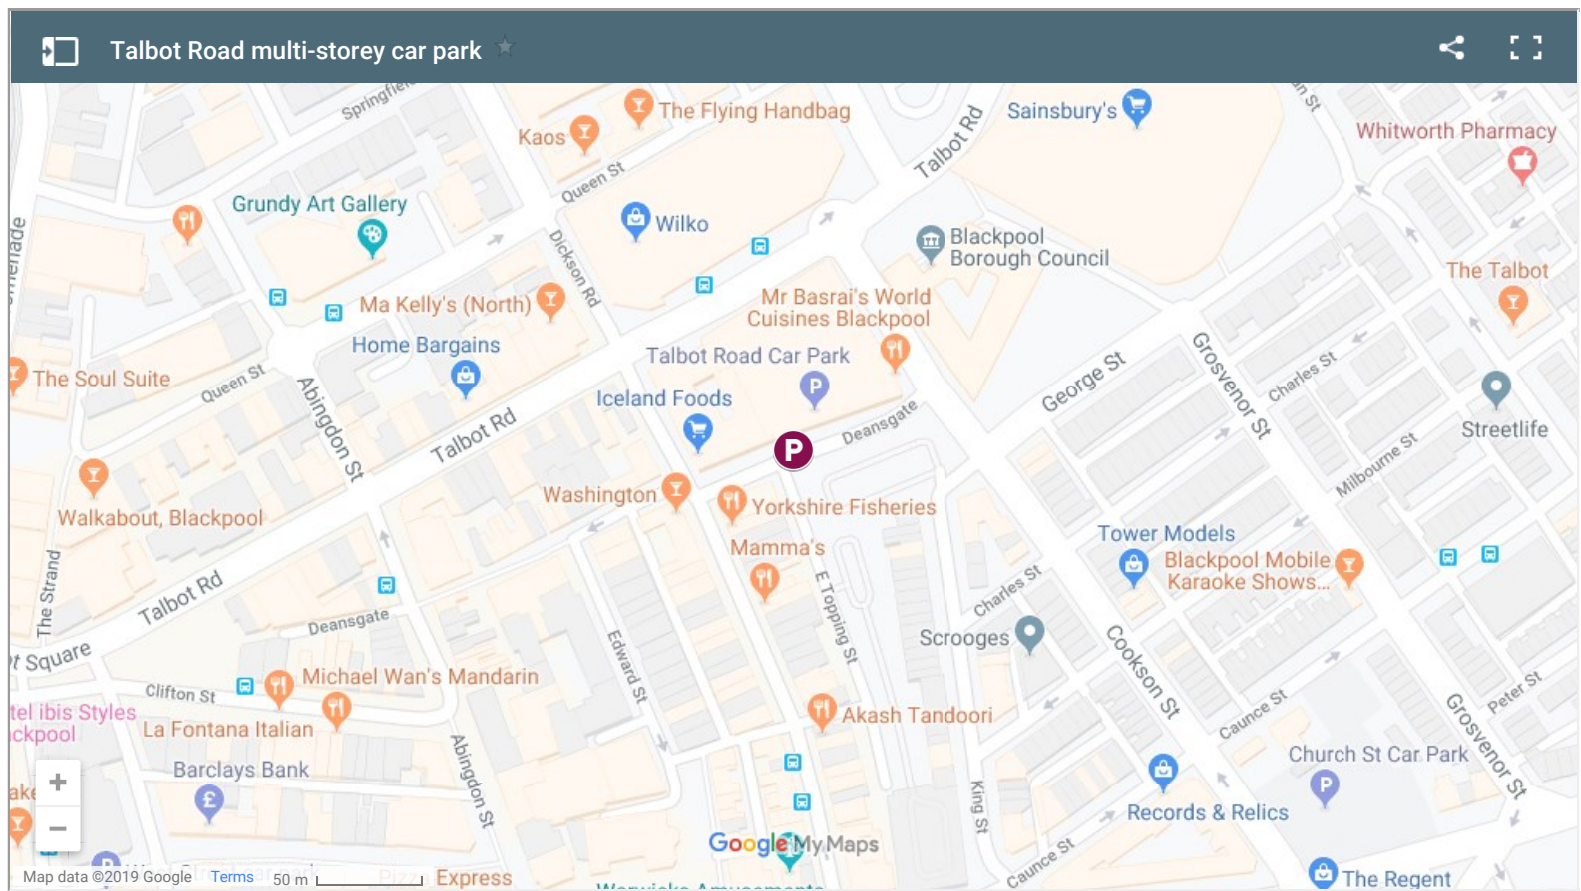

Home > Residents > Parking, roads and transport > Parking > Car parks > **Talbot Road multi story car park**

Talbot Road multi-storey car park

Last Modified January 07, 2019

[Skip to main content](#)

Address

Deansgate, Blackpool FY1 3AU

Opening hours

Open 7.00am - 12 midnight daily

Postcode for satnav

If you are using a satnav to locate this car park please the postcode: **FY1 3AU**

Parking charges

Charges apply at all times