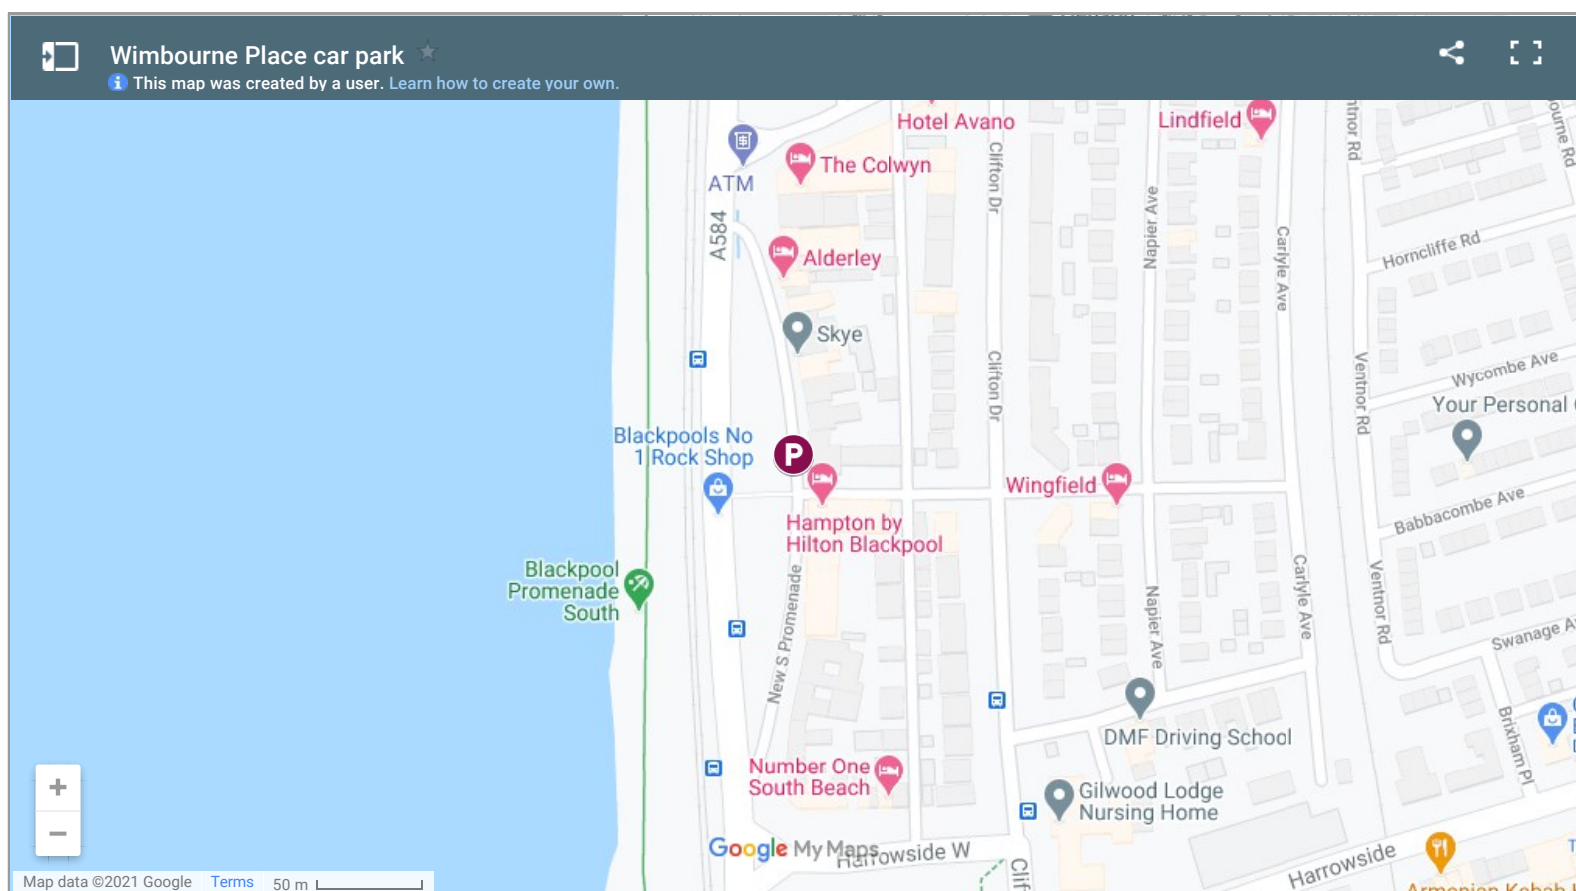

Home > Residents > Parking, roads and transport > Parking > Car parks > **Wimbourne Place car park**

# Wimbourne Place car park

Last Modified January 29, 2020

## Address

Wimbourne Place, New South Promenade, Blackpool

## Postcode for satnav

If you are using a satnav to locate this car park please the postcode: FY4 1NJ