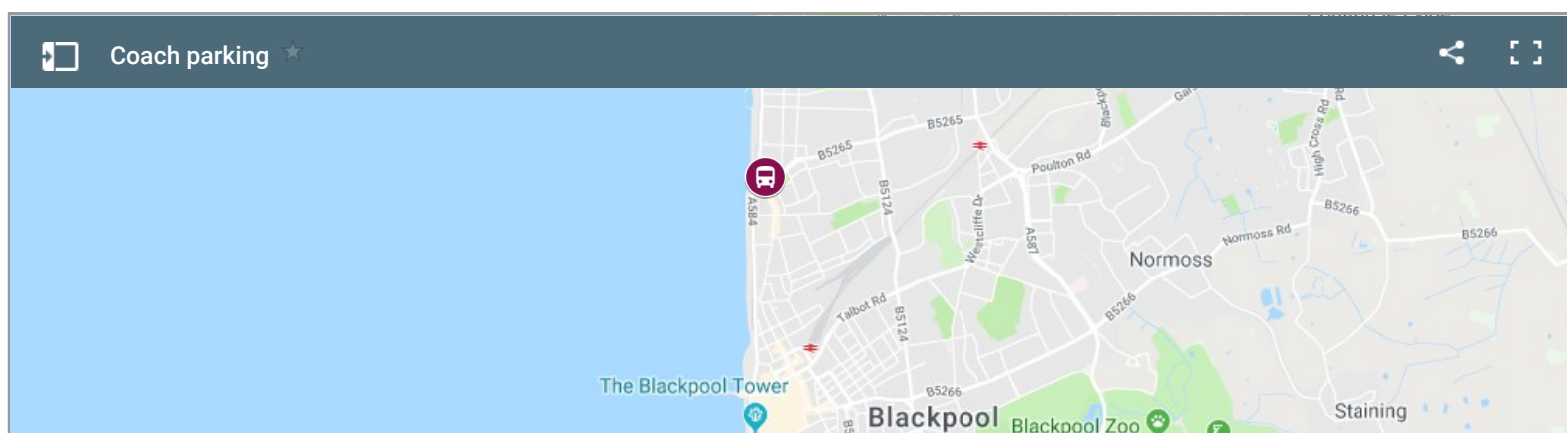

Home > Residents > Parking, roads and transport > Parking > **Coach parking**

Coach parking

Last Modified August 03, 2018

Skip to main content

Parking for coaches is available at the following locations:

Coach parking locations

Location	Post Code	Bays
Banks Street Car Park	FY1 2DT	9
Central car park pick-up point	FY1 5QE	6
Foxhall Village car and coach park	FY1 6EE	15
Gynn Square car park	FY1 2JR	12
Seasiders Way car and coach park*	FY1 5DR	43
South car park**	FY1 6BF	10

Seasiders Way opening hours

From Monday 19 September 2016 Seasiders Way car park will no longer be open 24 hours per day. It will **close** at 11.00 pm daily and re-open 7.00 am.

*Seasiders Way is marked with dual-purpose bays and during “peak” visitor times (at the duty supervisor’s discretion) the vehicle type may be set to “cars only” or coaches only”. No mixed parking is allowed. Motorhomes can also use coach bays at this site whenever coaches are allowed on.

**South car park is primarily for car use and height-barriers are in operation. Coach bays on this site will only be available during “peak” visitor times (at the duty supervisor’s discretion) to cope with extra demand. Motorhomes can also use coach bays at this site whenever coaches are allowed on.