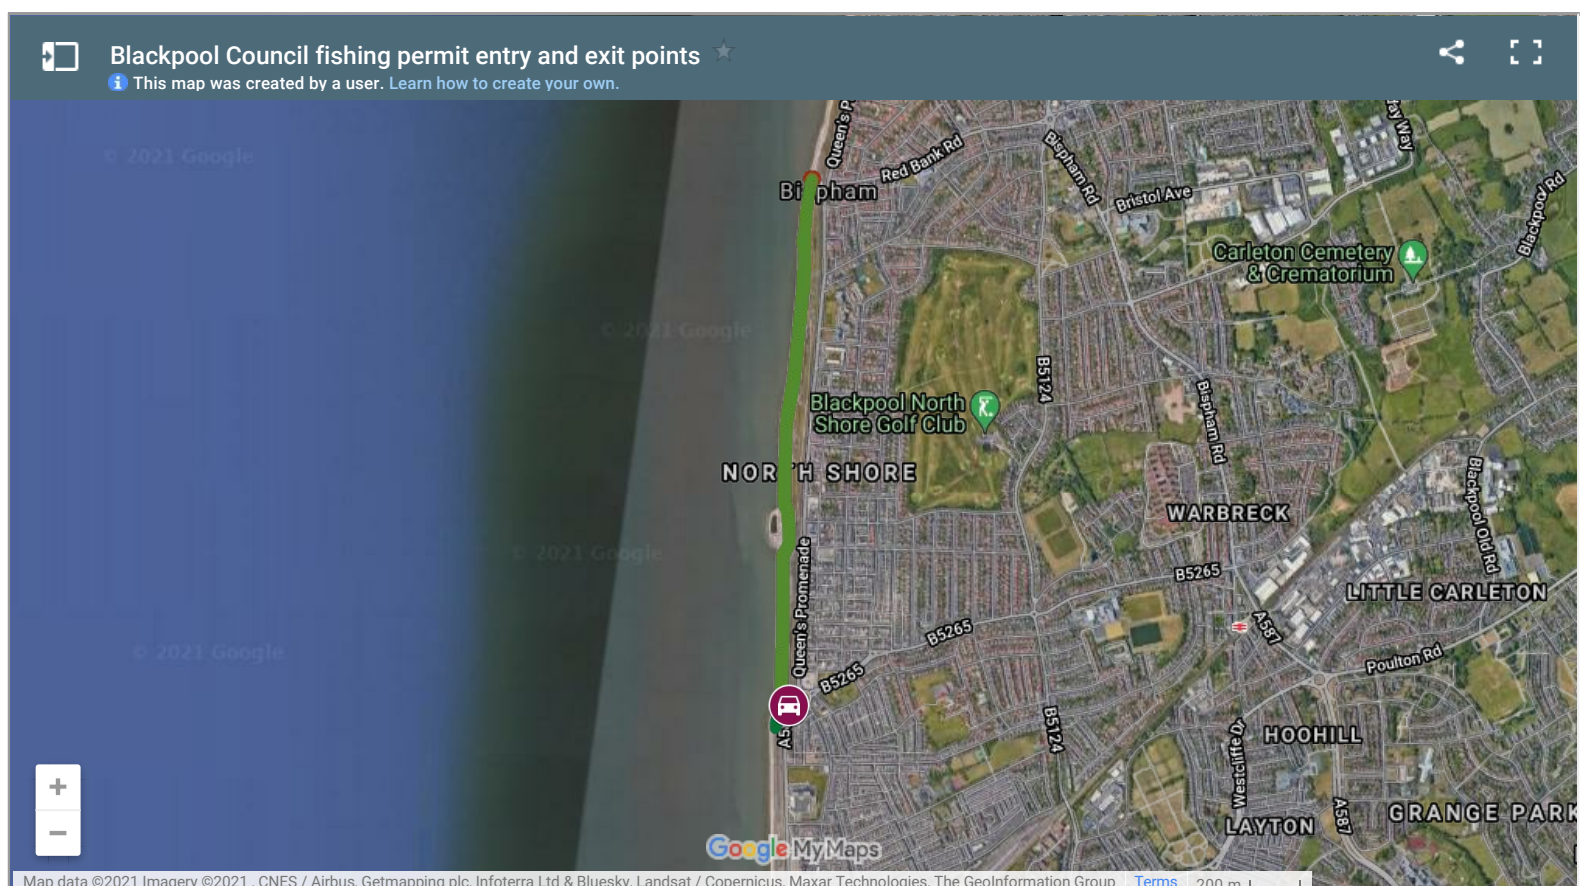

# Fishing parking permit

Last Modified April 26, 2021

The fishing permit allows you to fish from the Promenade Lower Walk, between **Gynn Square** and **Redbank Road**.

Permits are valid for 12 months starting 1 September regardless of when you purchased it. They are priced at £30 with concessions available for Blue Badge holders.

## Area of use