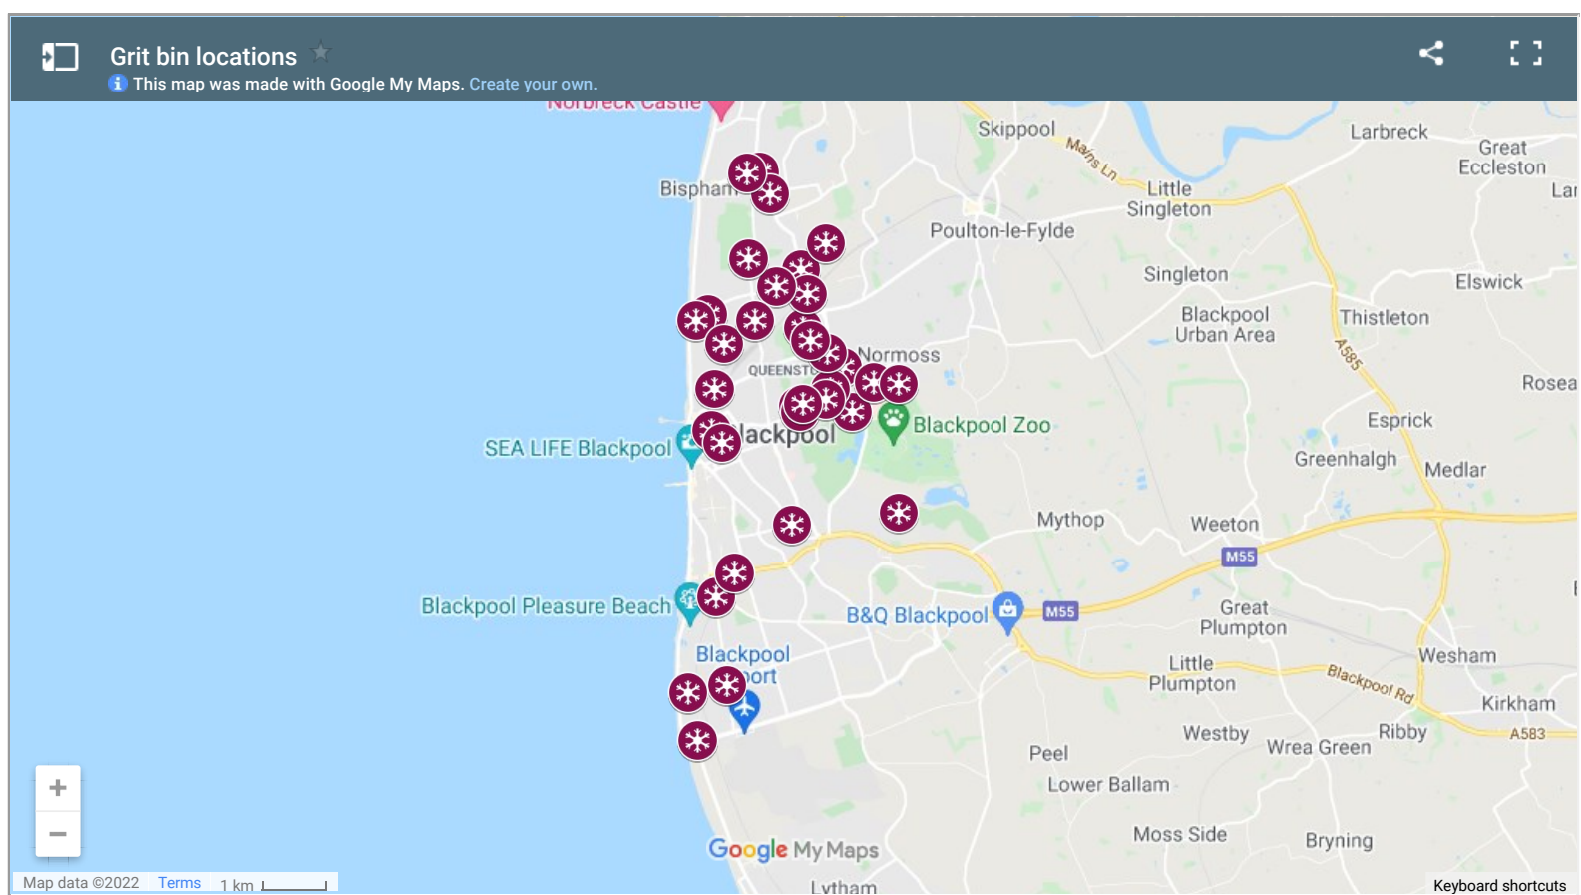

Grit bin locations

Last Modified March 12, 2020

There are a number of grit bins located around the town which are filled on a regular basis to enable people to grit their own roads and pavements.

Locations

Location	Description
Bispham Road/Stopford Avenue	Junction of Bispham Road and Stopford Avenue Blackpool
Bispham police station	Bispham Police Station
Lytham Road toilets	Lytham Road Toilets (Opposite Station Road) Blackpool
Lytham Road - BLESMA	Lytham Road (Blesma Home)
Harrowside Bridge	Harrowside Bridge Blackpool