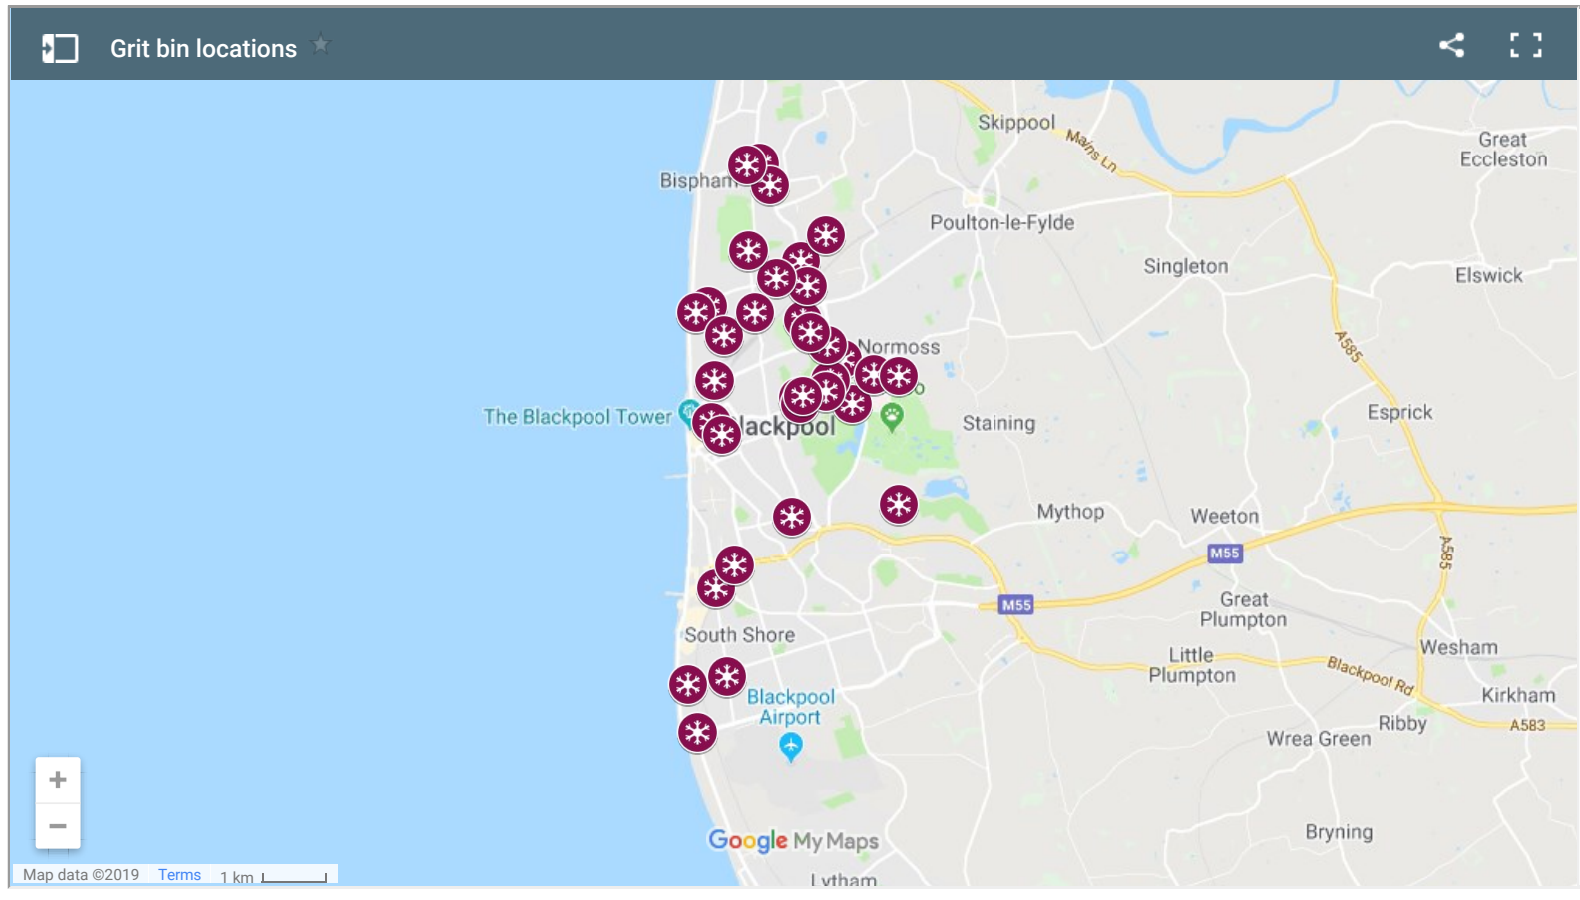

Home > Residents > Parking, roads and transport > Roadworks and road maintenance > **Grit bin locations**

Grit bin locations

Last Modified January 30, 2019

[Skip to main content](#)

There are a number of grit bins located around the town which are filled on a regular basis to enable people to grit their own roads and pavements.

Locations

Locations

Location	Description
Bispham Road/Stopford Avenue	Junction of Bispham Road and Stopford Avenue Blackpool
Bispham police station	Bispham Police Station
Lytham Road toilets	Lytham Road Toilets (Opposite Station Road) Blackpool
Lytham Road - BLESMA	Lytham Road (Blesma Home)
Harrowside Bridge	Harrowside Bridge Blackpool
Starr Gate/Promenade	Starr Gate, Promenade Blackpool