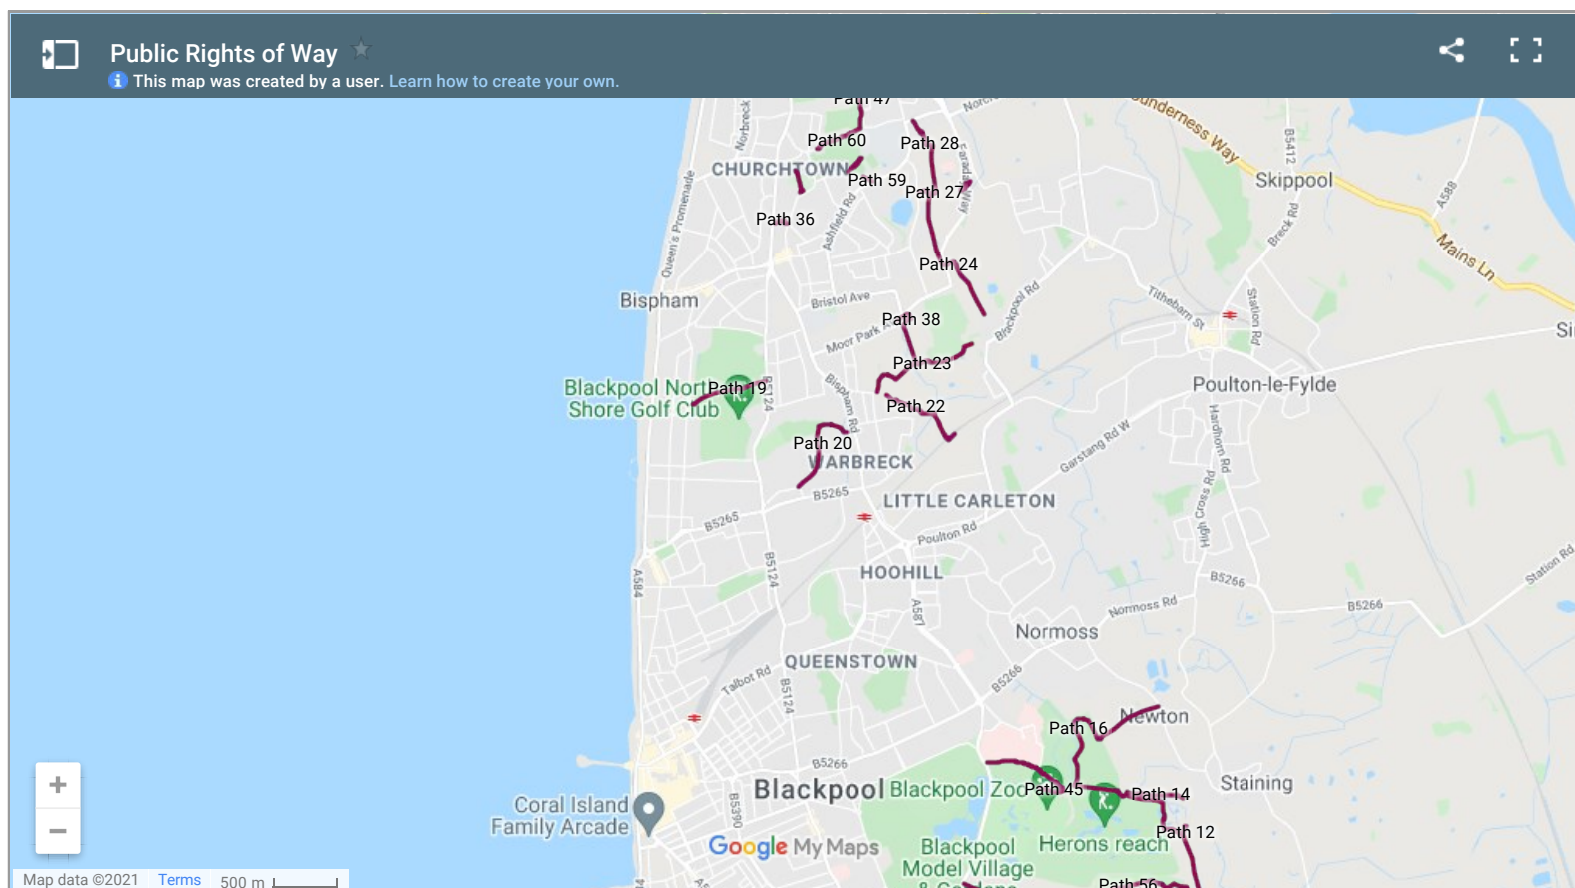

Home > Residents > Parking, roads and transport > Roadworks and road maintenance > **Public rights of way**

Public rights of way

Last Modified March 12, 2020

There are currently 47 public rights of way across Blackpool, covering a total distance of 12km, including:

- Around Blackpool and Fylde College's Bispham campus
- Near to Carleton cemetery
- East of Stanley Park, towards Staining and around Marton Mere
- Within the Marton Moss area, towards the southern boundary of Blackpool

Diversion orders

There are currently 5 diversion orders for footpaths 15, 17, 23, 28 and 38.

- [Diversion Order Footpath 15 \[PDF 3.84MB\]](#)
- [Diversion Order Footpath 17 \[PDF 1.11MB\]](#)
- [Diversion Order Footpath 23 \[PDF 576KB\]](#)
- [Diversion Order Footpath 28 \[PDF 1.01MB\]](#)
- [Diversion Order Footpath 38 \[PDF 524KB\]](#)