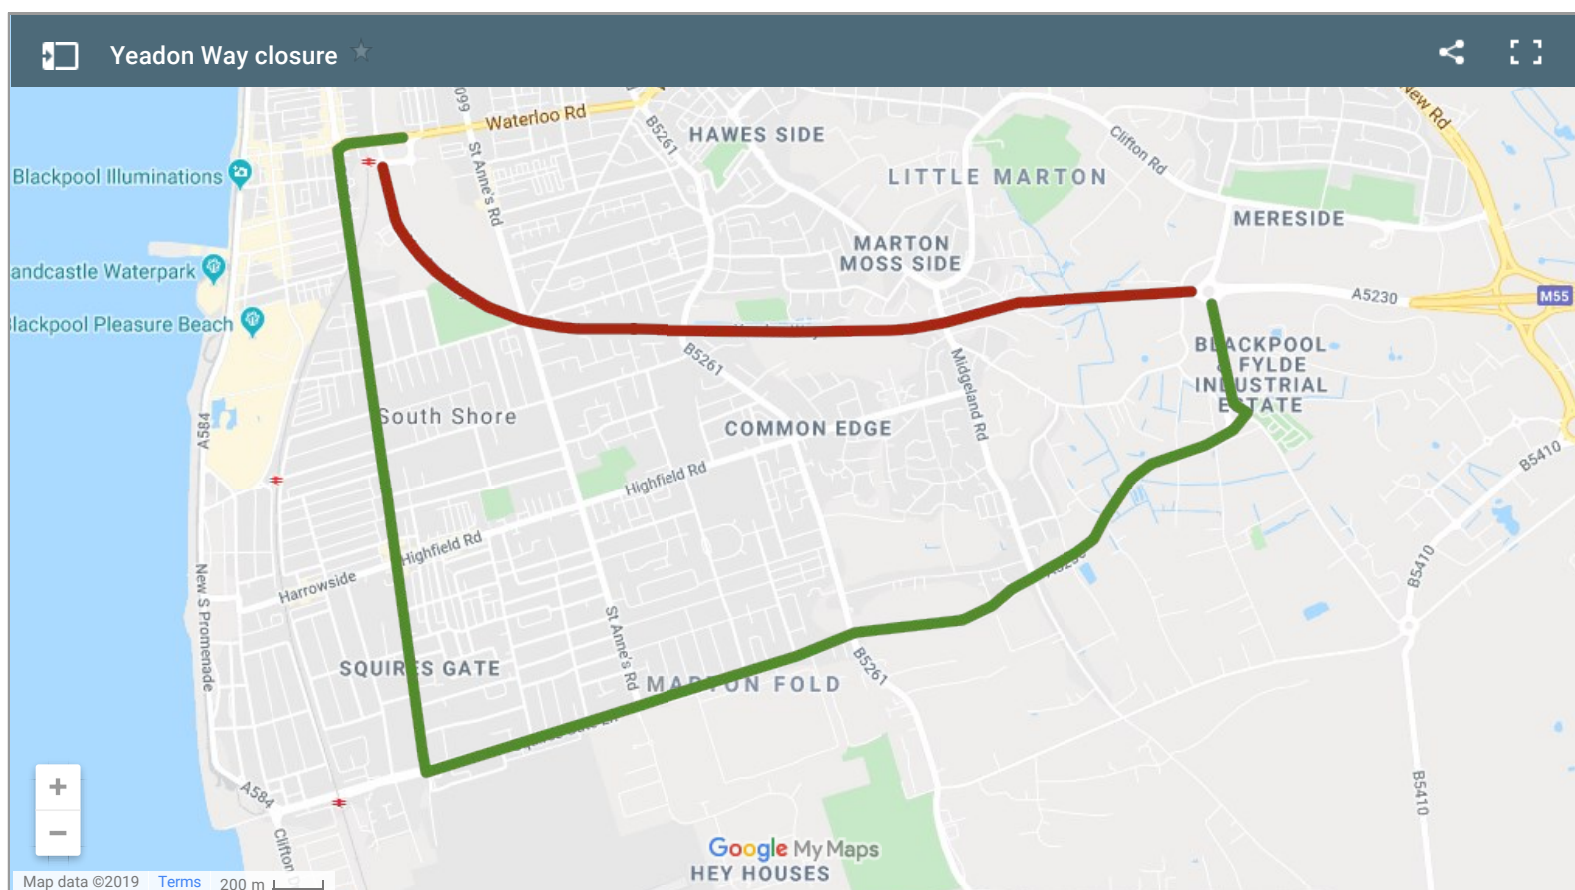

[Home](#) > [Residents](#) > [Parking, roads and transport](#) > [Roadworks and road maintenance](#) > **Yeadon Way closure**

Yeadon Way closure

Last Modified September 26, 2019

[Skip to main content](#)  

From **Monday 11 November 2019** Yeadon Way will be closed to allow for upgrades to take place. We expect the road to reopen in May 2020.

Diversion route

Traffic travelling to the M55 will be diverted along Parkinson Way, Waterloo Road, Lytham Road, Squires Gate Lane and Progress Way

Traffic travelling from the M55 will be diverted along Progress Way, Squires Gate Lane and Lytham Road. By following the signs you will arrive back at the end of Yeadon Way that leads to the main car parks and the town centre.