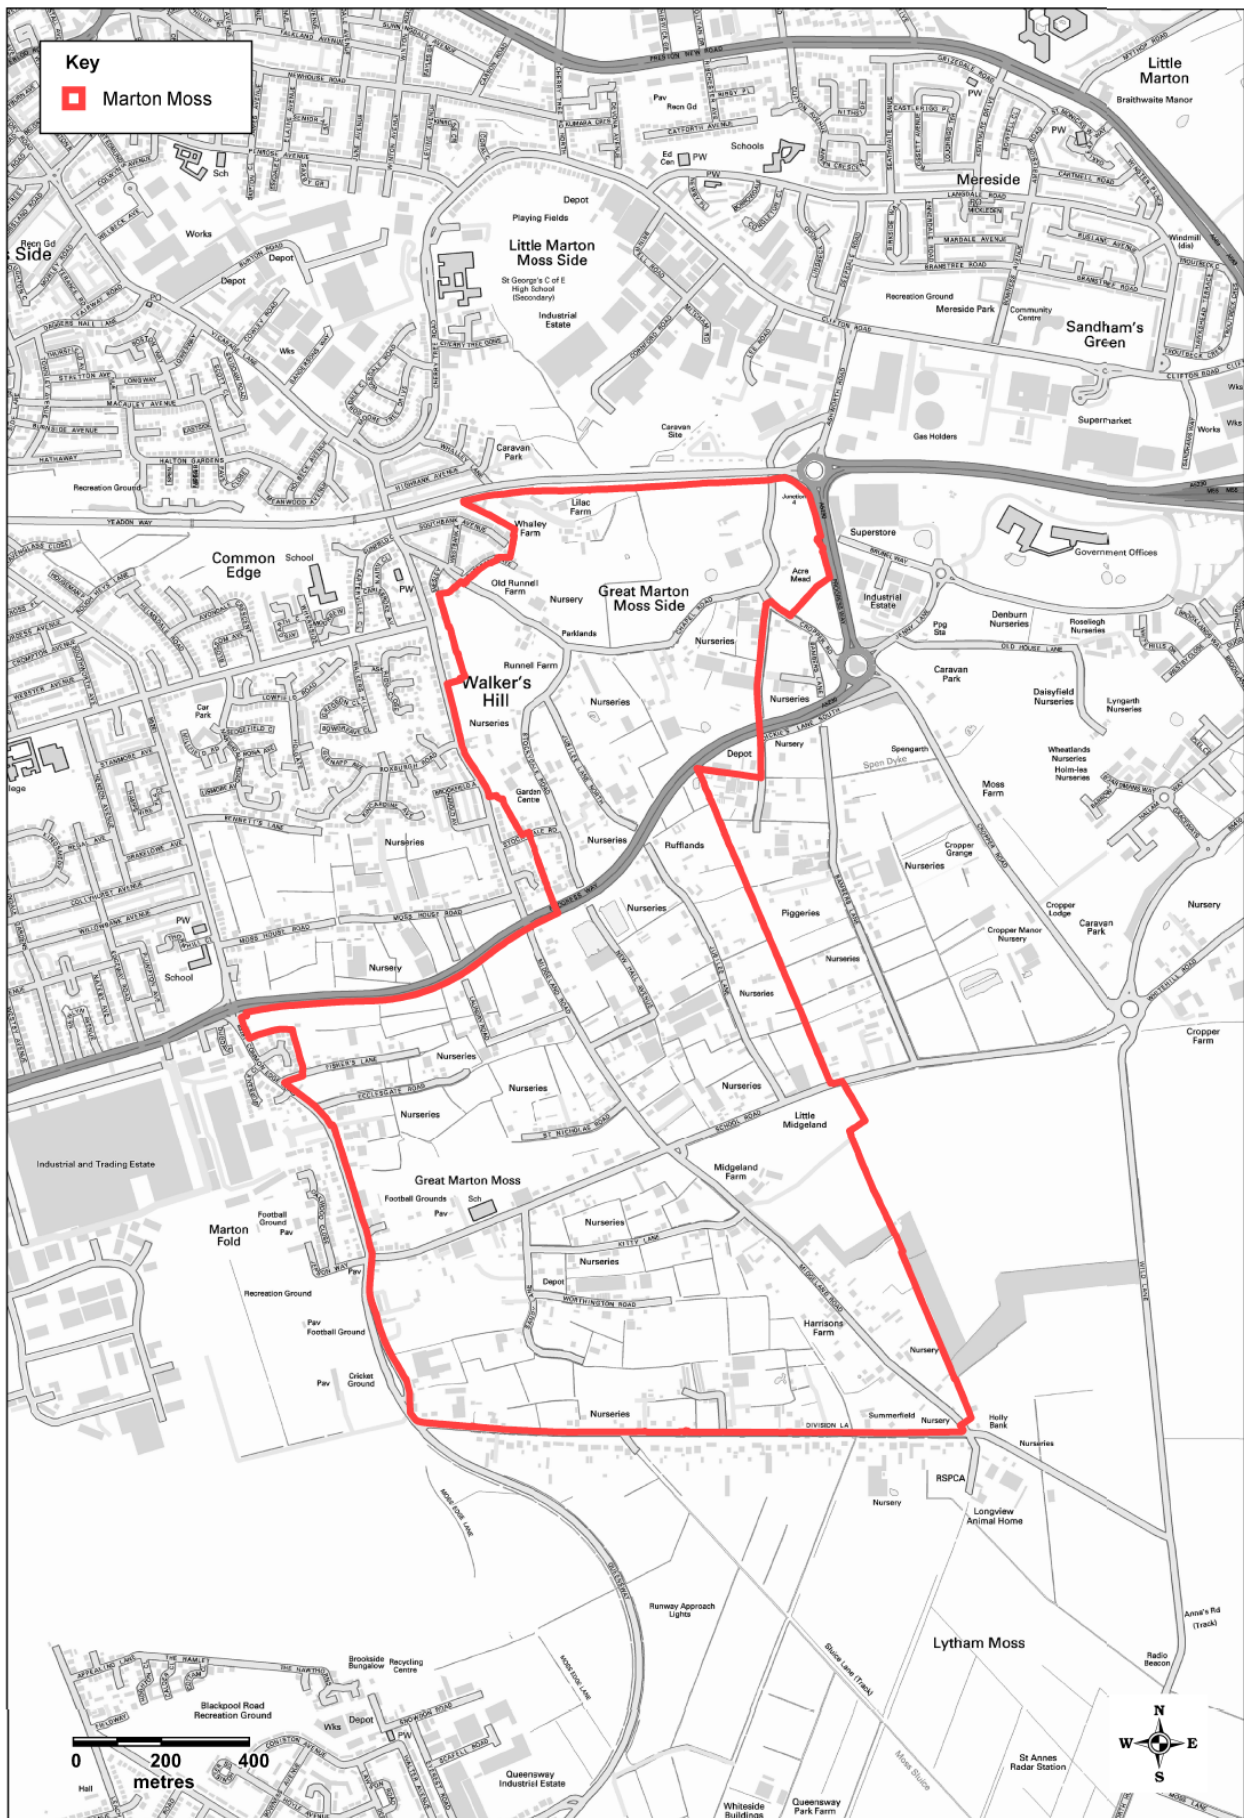

Map 04: Policy CS26 - Marton Moss Strategic Site

Contains Ordnance Survey data © Crown copyright and database right 2013.