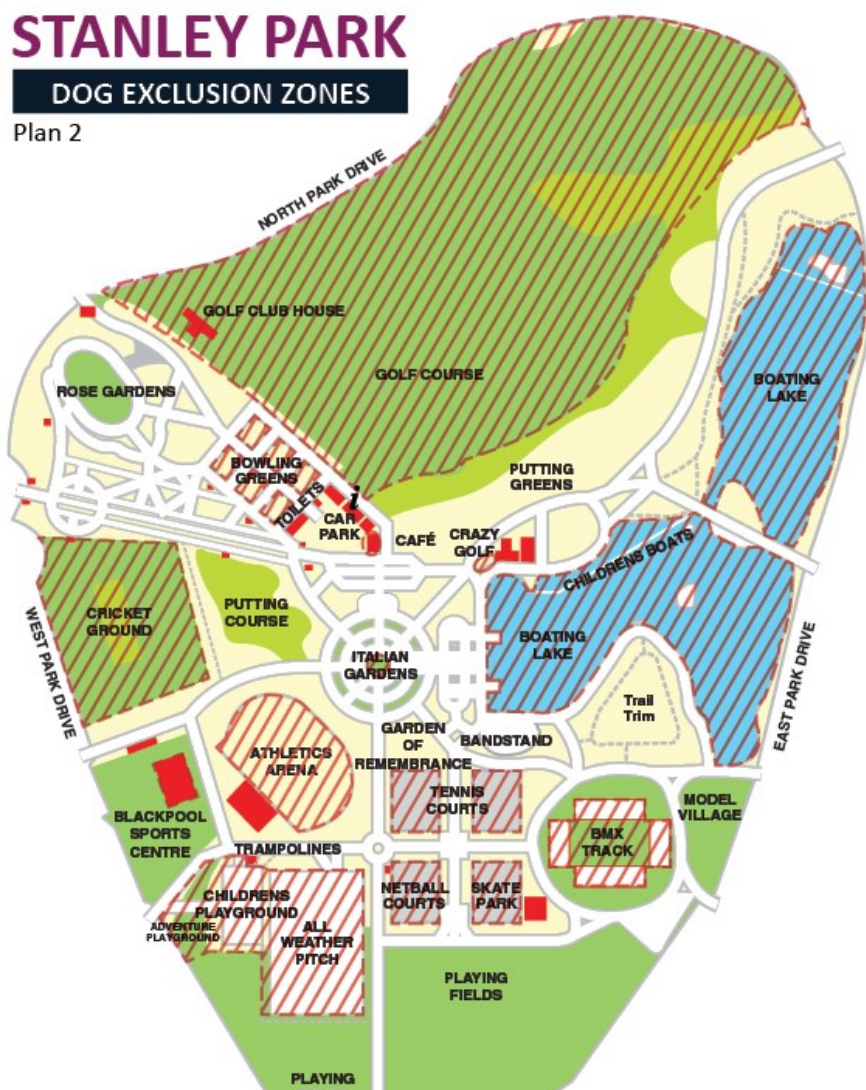

Dogs excluded areas

Last Modified March 13, 2020

Blackpool has a number of areas where dogs are **not permitted**.

If you allow your dog to enter one of these areas you could face a fine of up to £100

Dogs are excluded from selected areas as follows:

- All fenced children's play areas
- All multi use games (MUGAs), play adventure, athletics, trampoline areas or arenas
- All ball courts, including tennis, basketball and netball courts
- All BMX and skate parks areas or arenas
- All bowling greens, pitch and putt and crazy golf areas or arenas
- To enter the water in Stanley Park Boating lake, Stanley Park ornamental ponds and Marton Mere Lake
- The playing area of all marked sports pitches when in use

STANLEY PARK

DOG EXCLUSION ZONES

Plan 2

Reporting a problem

To report a problem with dogs not being on a lead in these areas, please contact the dog warden on 01253 477477

[↑ Back to top](#)

Residents

- Advice-and-support
- Benefits
- Blackpool-Illuminations
- Council-tax
- Education-and-schools
- Health-and-social-care
- Housing
- Libraries-arts-and-heritage
- Life-events
- Parking-roads-and-transport
- Parks-and-community-facilities
- Planning-environment-and-community
- Sports-and-leisure
- Waste-and-recycling