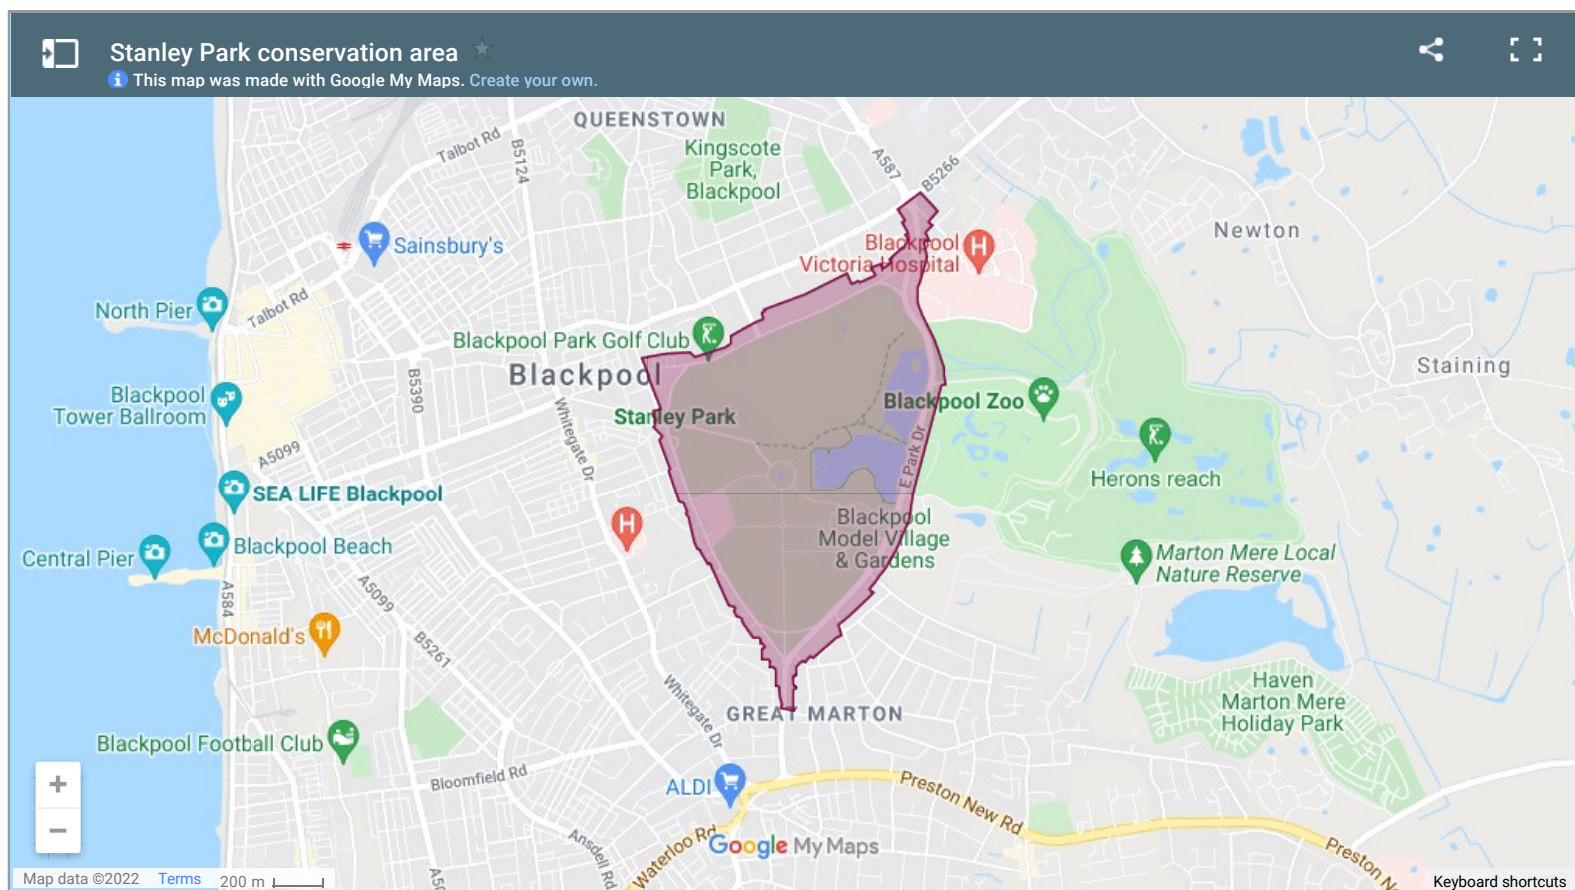

# Stanley Park conservation area

Last Modified March 09, 2020

Stanley Park conservation area was designated in 1984.

The area includes:

- Stanley Park
- Blackpool Model Village
- Blackpool Cricket Club
- Stanley Park Golf Course
- Blackpool Zoo
- North Park Drive
- East Park Drive
- West Park Drive
- South Park Drive
- Northern end of Whinney Heys Road