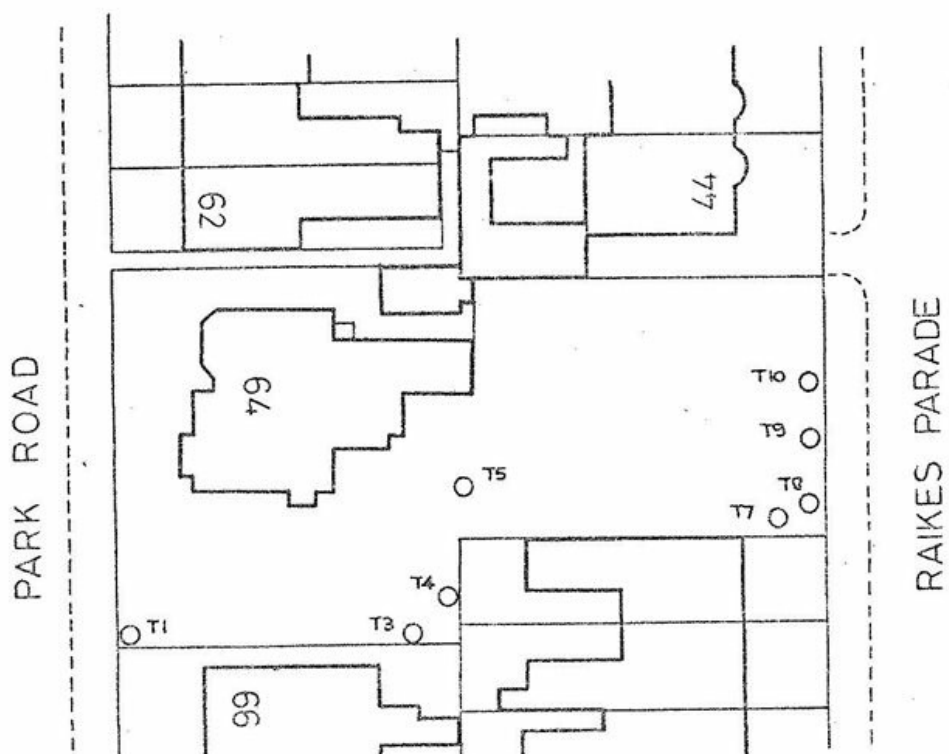

Location plan TPO22

Last Modified August 21, 2022

Location Plan showing Trees in TPO 22

Borough of Blackpool
(64 Park Road)
Tree Preservation Order 1983

Grid Reference: SD 3134 3603

Scale: 1:500

Date: May 1983