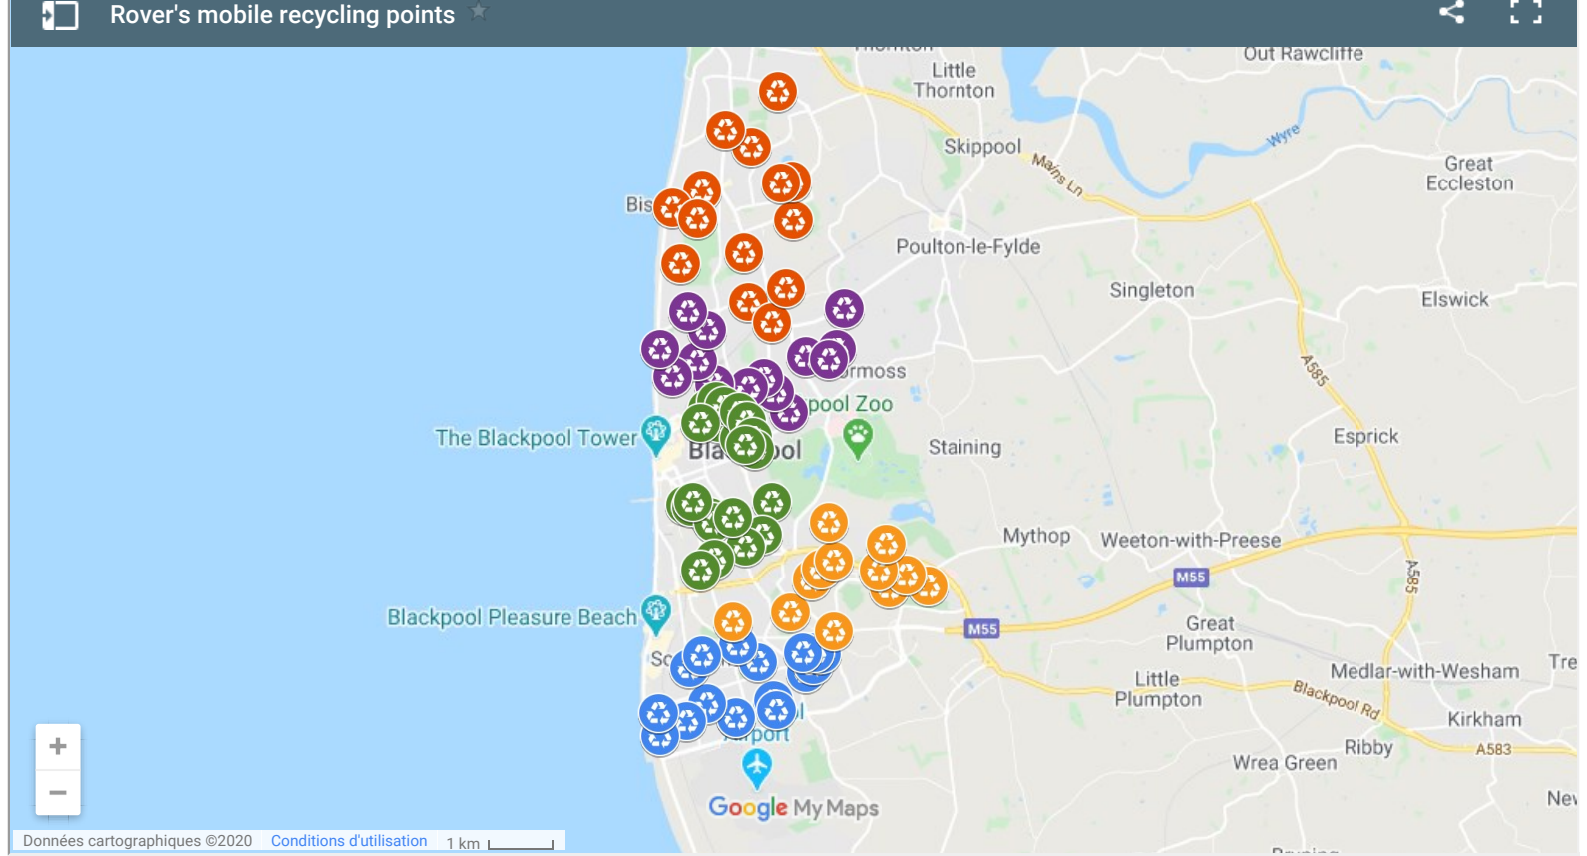

Collections

Monday	▼
Tuesday	▼
Wednesday	▼
Thursday	▼
Friday	▼

If you have any questions or suggestions regarding your new mobile recycling unit then please email Recycling@blackpool.gov.uk.

Additional information

Waste clearance