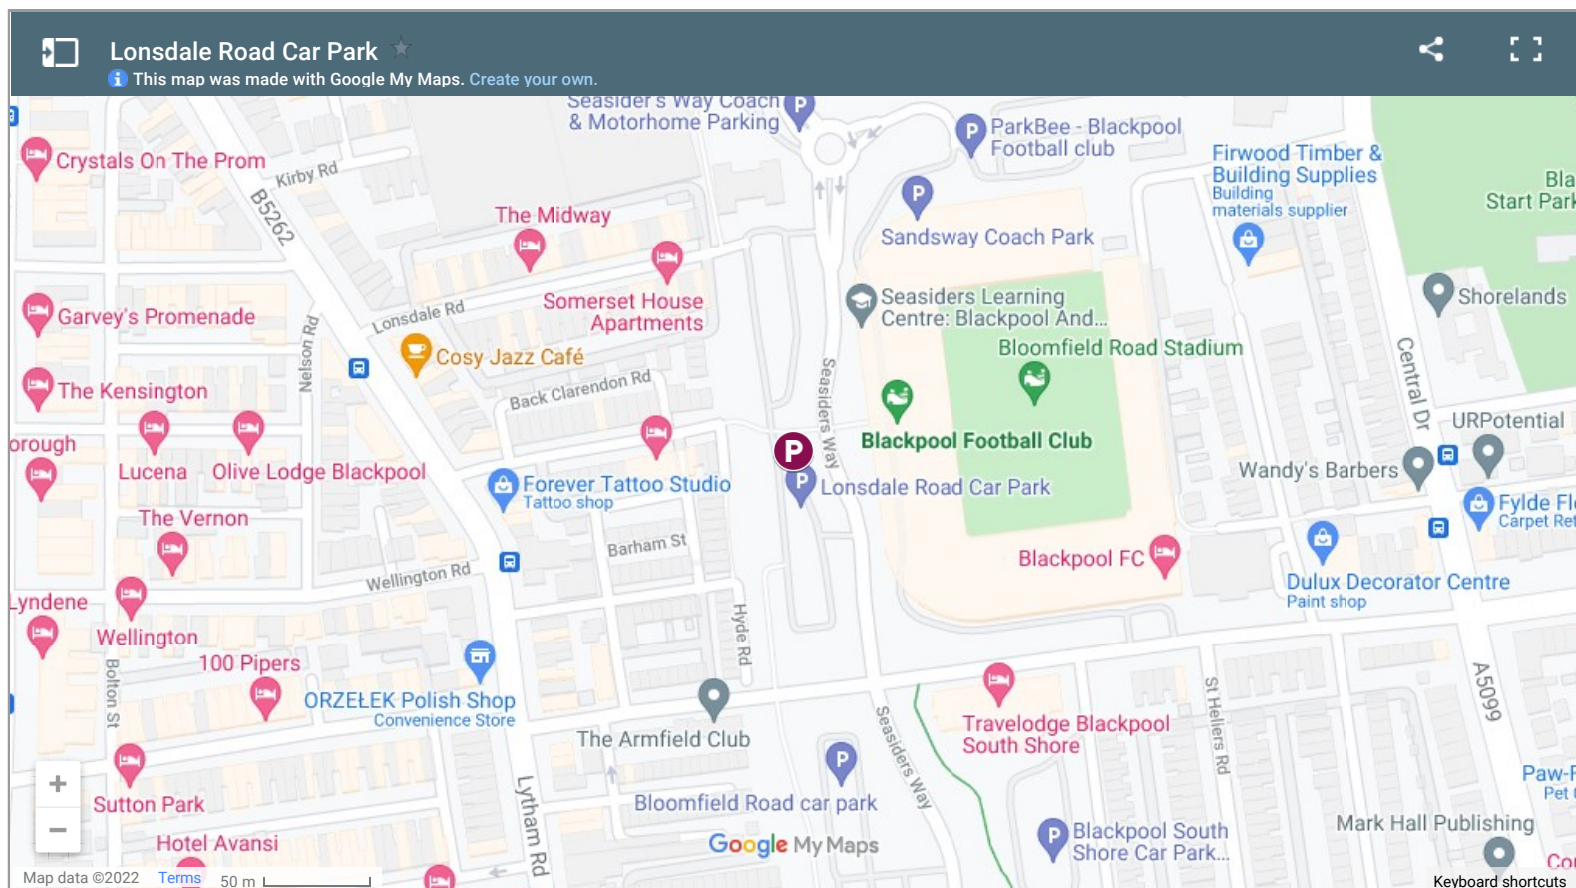

Home > Residents > Parking, roads and transport > Parking > Car parks > **Lonsdale Road Car Park**

Lonsdale Road Car Park

Last Modified June 25, 2019

Address

Lonsdale Road/Seasiders Way FY1 6JX

Opening hours

Open 24 hours a day

Postcode for satnav

If you are using a satnav to locate this car park please the postcode: **FY1 6JX**

Parking charges

Charges apply at all times

Payment is by pay and display machines which accept credit/debit cards and coins - No change given