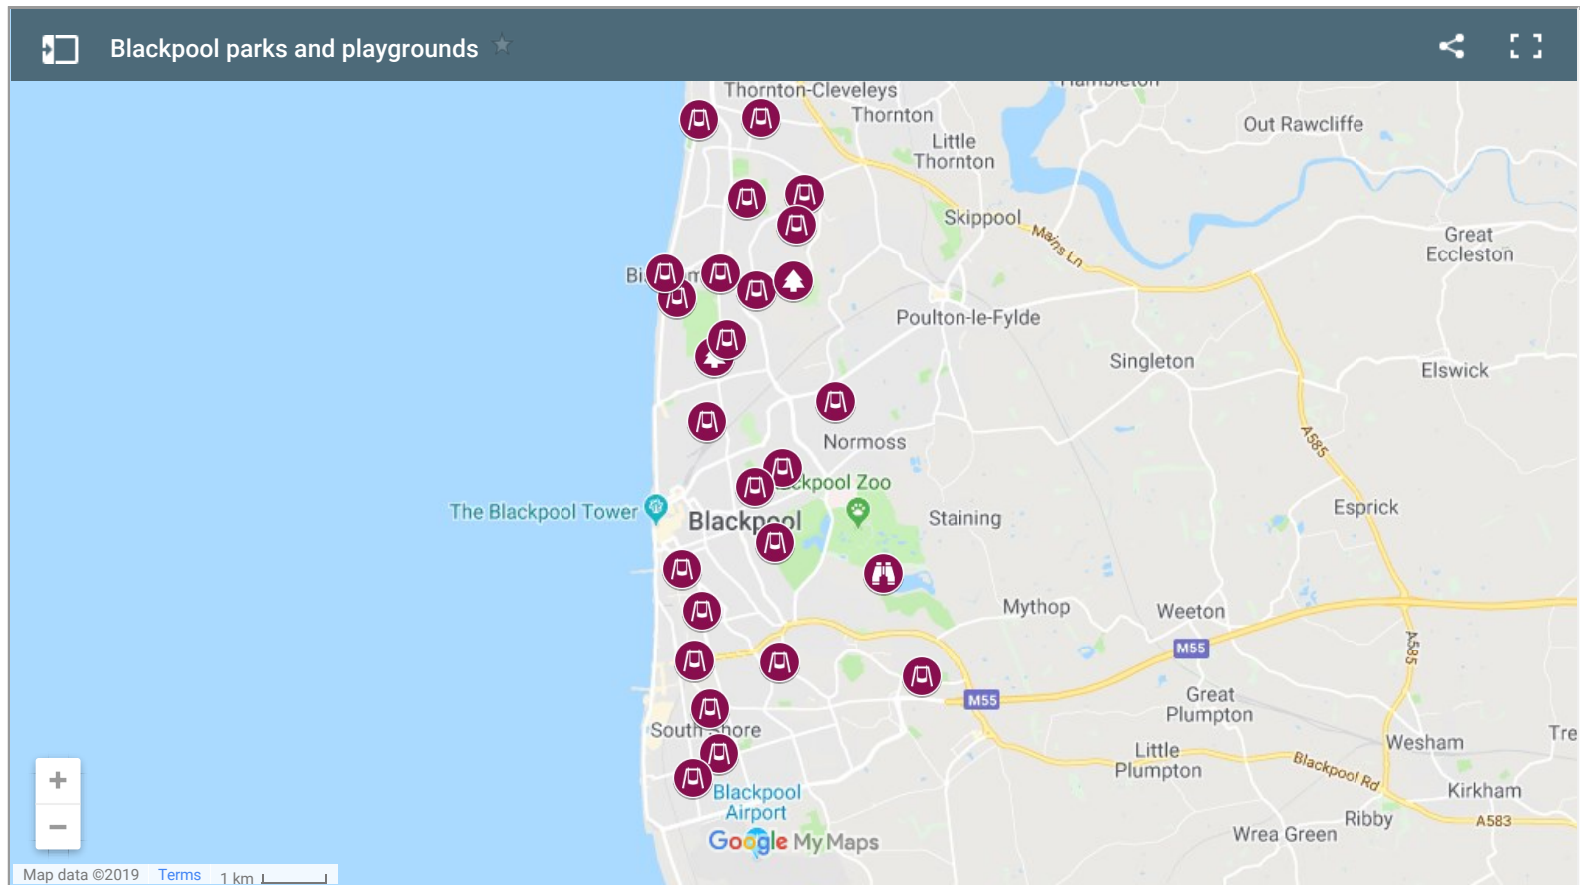

Home > Residents > Parks and community facilities > **Parks, playgrounds and community facilities**

Parks and playgrounds

Last Modified March 07, 2019

[Skip to main content](#)

Sitting alongside Blackpool's famous attractions you can also find a wide range of green space.

There are currently friends groups set up for:

- [Stanley Park](#)
- [Marton Mere Local Nature Reserve](#)
- [Watson Road Park](#)
- [Highfield Park](#)
- [Kincraig Lake](#)
- [Crossland Road Park](#)
- [North Blackpool Pond Trail](#)
- Louie Horrocks Recreation Ground
- Cavendish Road Recreation Ground
- Kingscote Park
- [Solaris Park](#)
- [Layton Cemetery](#)
- SANDS Section, Carleton Cemetery
- Marton Burial Ground